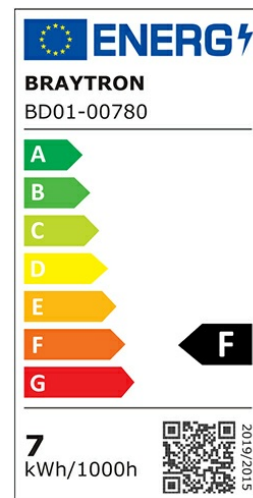

Luminare is intended to use in outdoor applications

BRAYTRON SRL

Bulaverdul iuliu maniu, Nr.616, Sector 6, 061129, Bucuresti-ROMANIA

info@braytron.com

www.braytron.com