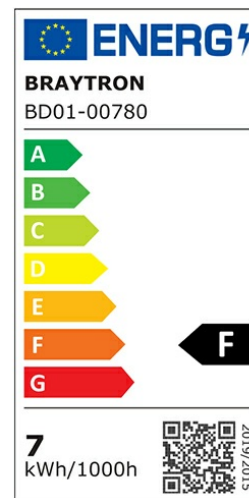

Luminare is intended to use in outdoor applications

BRAYTRON SRL

Bulaverdul iuliu maniu, Nr.616, Sector 6, 061129, Bucuresti-ROMANIA

info@braytron.com

www.braytron.com