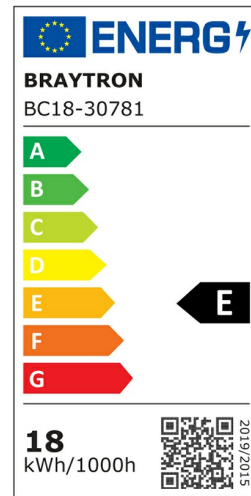

Braytron

PRODUCT DATASHEET

MODEL NO BC18-30781

DESCRIPTION BRY-BULKHEAD-18W-RND-BLC-SNS-3IN1-IP65-LED BULKHEA

Luminare is intended to use in outdoor applications

BRAYTRON SRL

Bulavardul iuliu maniu, Nr.616, Sector 6, 061129, Bucuresti-ROMANIA

info@braytron.com

www.braytron.com