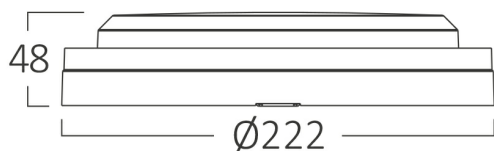

## PRODUCT DATASHEET

MODEL NO BC18-30781

DESCRIPTION BRY-BULKHEAD-18W-RND-BLC-SNS-3IN1-IP65-LED BULKHEA

Luminare is intended to use in outdoor applications

### General Characteristics

Model No	:	BC18-30781
Main Family	:	Outdoor Lighting
Sub Family	:	LED Bulkhead
Type	:	BULKHEAD
Body Color	:	Black
Lamp Shape	:	Non-Directional
Dimmable	:	Not-Dimmable
Light Source	:	LED
Socket	:	N/A
Warranty	:	2 years
Class	:	Class II
IP	:	IP65
IK	:	IK06

### Package Informations

N.W.	:	3,40 kgs
G.W.	:	4,80 kgs
PCS/CTN	:	10 pcs
Length	:	540 mm
Width	:	250 mm
Height	:	250 mm
EAN	:	5949097741890

### Dimensions & Weight

Diameter	:	222 mm
P. Height	:	48 mm
Weight	:	340 gr