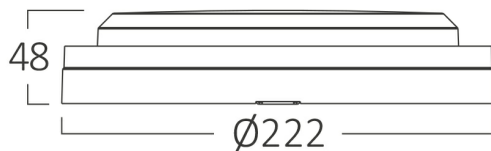

## PRODUCT DATASHEET

MODEL NO BC18-30781

DESCRIPTION BRY-BULKHEAD-18W-RND-BLC-SNS-3IN1-IP65-LED BULKHEAD

Luminare is intended to use in outdoor applications

### General Characteristics

Model No	:	BC18-30781
Main Family	:	Outdoor Lighting
Sub Family	:	LED Bulkhead
Type	:	BULKHEAD
Body Color	:	Black
Lamp Shape	:	Non-Directional
Dimmable	:	Not-Dimmable
Light Source	:	LED
Socket	:	N/A
Warranty	:	2 years
Class	:	Class II
IP	:	IP65
IK	:	IK06

### Dimensions & Weight

Diameter	:	222 mm
P. Height	:	48 mm