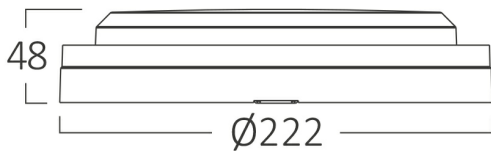

Braytron

PRODUCT DATASHEET

MODEL NO BC18-30780

DESCRIPTION BRY-BULKHEAD-18W-RND-WHT-SNS-3IN1-IP65-LED BULKHEA

Luminare is intended to use in outdoor applications

BRAYTRON SRL

Bulavardul iuliu maniu, Nr.616, Sector 6, 061129, Bucuresti-ROMANIA

info@braytron.com

www.braytron.com