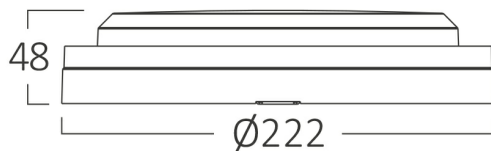

PRODUCT DATASHEET

MODEL NO BC18-30780

DESCRIPTION BRY-BULKHEAD-18W-RND-WHT-SNS-3IN1-IP65-LED BULKHEAD

Luminare is intended to use in outdoor applications

General Characteristics

Model No	:	BC18-30780
Main Family	:	Outdoor Lighting
Sub Family	:	LED Bulkhead
Type	:	BULKHEAD
Body Color	:	White
Lamp Shape	:	Non-Directional
Dimmable	:	Not-Dimmable
Light Source	:	LED
Socket	:	N/A
Warranty	:	2 years
Class	:	Class II
IP	:	IP65
IK	:	IK06

Product Characteristics

Wattage	:	18 w
Color Temperature	:	3IN1
Quse Lumen	:	2020 lm
Color Rendering Index (CRI)	:	>80
Energy Efficiency Level	:	E
Beam Angle	:	120° Degrees
Color Category	:	3IN1

Dimensions & Weight

Diameter	:	222 mm
P. Height	:	48 mm

Sensor Informations

Sensor Type	:	Microwave
Detection Distance	:	6 m
Detection Angle	:	180° Degrees
Installation Height	:	3m-4m
Time Delay	:	120sec
Lux	:	<15 lux