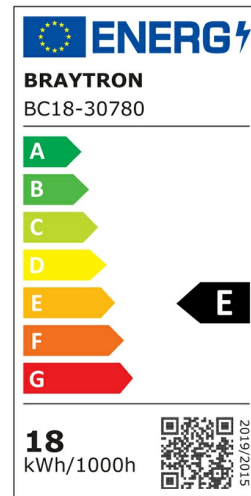

Braytron

PRODUCT DATASHEET

MODEL NO BC18-30780

DESCRIPTION BRY-BULKHEAD-18W-RND-WHT-SNS-3IN1-IP65-LED BULKHEA

Luminare is intended to use in outdoor applications

BRAYTRON SRL

Bulavardul iuliu maniu, Nr.616, Sector 6, 061129, Bucuresti-ROMANIA

info@braytron.com

www.braytron.com

General Characteristics

Model No	:	BC18-30780
Main Family	:	Outdoor Lighting
Sub Family	:	LED Bulkhead
Type	:	Bulkhead
Body Color	:	White
Lamp Shape	:	Non-Directional
Dimmable	:	Not-Dimmable
Light Source	:	LED
Warranty	:	2 years
Class	:	Class II
IP	:	IP65
IK	:	IK06

Electrical Characteristics

Lifetime	:	20000 h
Voltage	:	220-240V
Power Factor	:	>0,5
Material	:	PC
Working Temperature	:	-20 C+40 C
Frequency	:	50-60 Hz

Package Informations

N.W.	:	3,40 kgs
G.W.	:	4,80 kgs
PCS/CTN	:	10 pcs
Length	:	540 mm
Width	:	250 mm
Height	:	250 mm
EAN	:	5949097741883

Product Characteristics

Wattage	:	18 w
Color Temperature	:	3IN1
Quse Lumen	:	2020 lm
Color Rendering Index (CRI)	:	>80
Energy Efficiency Level	:	E
Beam Angle	:	120° Degrees
Color Category	:	3IN1

Dimensions & Weight