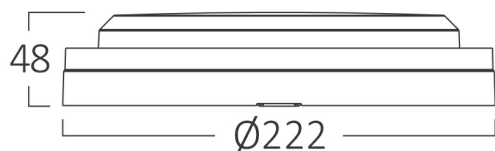

## PRODUCT DATASHEET

MODEL NO BC18-30780

DESCRIPTION BRY-BULKHEAD-18W-RND-WHT-SNS-3IN1-IP65-LED BULKHEA

Luminare is intended to use in outdoor applications

### General Characteristics

Model No	:	BC18-30780
Main Family	:	Outdoor Lighting
Sub Family	:	LED Bulkhead
Type	:	BULKHEAD
Body Color	:	White
Lamp Shape	:	Non-Directional
Dimmable	:	Not-Dimmable
Light Source	:	LED
Socket	:	N/A
Warranty	:	2 years
Class	:	Class II
IP	:	IP65
IK	:	IK06

### Package Informations

N.W.	:	3,40 kgs
G.W.	:	4,80 kgs
PCS/CTN	:	10 pcs
Length	:	540 mm
Width	:	250 mm
Height	:	250 mm
EAN	:	5949097741883

### Dimensions & Weight

Diameter	:	222 mm
P. Height	:	48 mm
Weight	:	340 gr