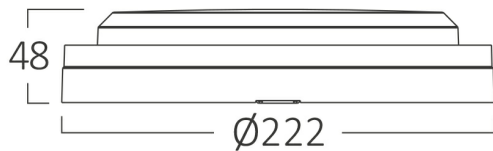

Braytron

PRODUCT DATASHEET

MODEL NO BC18-00781

DESCRIPTION BRY-BULKHEAD-18W-RND-BLC-3IN1-IP65-LED BULKHEAD

Luminare is intended to use in outdoor applications

BRAYTRON SRL

Bulavardul iuliu maniu, Nr.616, Sector 6, 061129, Bucuresti-ROMANIA

Electrical Characteristics

Lifetime	:	20000 h
Voltage	:	220-240V
Power Factor	:	>0,5
Material	:	PC
Working Temperature	:	-20 C+40 C
Frequency	:	50-60 Hz

Package Informations

N.W.	:	3,60 kgs
G.W.	:	4,95 kgs
PCS/CTN	:	10 pcs
Length	:	540 mm
Width	:	250 mm
Height	:	250 mm
EAN	:	5949097739378

Product Characteristics

Wattage	:	18 w
Color Temperature	:	3IN1
Quse Lumen	:	2020 lm
Color Rendering Index (CRI)	:	>80
Energy Efficiency Level	:	E
Beam Angle	:	120° Degrees
Color Category	:	3IN1

Dimensions & Weight

Diameter	:	222 mm
P. Height	:	48 mm
Weight	:	360 gr