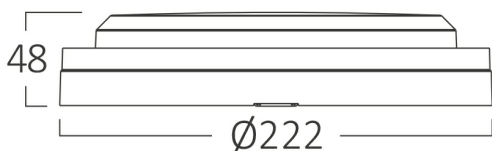

PRODUCT DATASHEET

MODEL NO BC18-00781

DESCRIPTION BRY-BULKHEAD-18W-RND-BLC-3IN1-IP65-LED BULKHEAD

General Characteristics

Model No	:	BC18-00781
Main Family	:	Outdoor Lighting
Sub Family	:	LED Bulkhead
Type	:	Bulkhead
Body Color	:	Black
Lamp Shape	:	Non-Directional
Dimmable	:	Not-Dimmable
Light Source	:	LED
Warranty	:	2 years
Class	:	Class II
IP	:	IP65
IK	:	IK06

Electrical Characteristics

Lifetime	:	20000 h
Voltage	:	220-240V
Power Factor	:	>0,5
Material	:	PC
Working Temperature	:	-20 C+40 C
Frequency	:	50-60 Hz

Package Informations

N.W.	:	7,05 kgs
G.W.	:	9,80 kgs
PCS/CTN	:	10 pcs
Length	:	540 mm
Width	:	250 mm
Height	:	250 mm
EAN	:	5949097739378

Product Characteristics

Wattage	:	18 w
Color Temperature	:	3IN1
Quse Lumen	:	2020 lm
Color Rendering Index (CRI)	:	>80
Energy Efficiency Level	:	E
Beam Angle	:	120° Degrees
Color Category	:	3IN1

Dimensions & Weight

Diameter	:	222 mm
P. Height	:	48 mm
Weight	:	352 gr