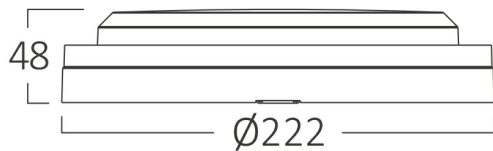

Braytron

PRODUCT DATASHEET

MODEL NO BC18-00780

DESCRIPTION BRY-BULKHEAD-18W-RND-WHT-3IN1-IP65-LED BULKHEAD

Luminare is intended to use in outdoor applications

BRAYTRON SRL

Bulavardul iuliu maniu, Nr.616, Sector 6, 061129, Bucuresti-ROMANIA

info@braytron.com

www.braytron.com