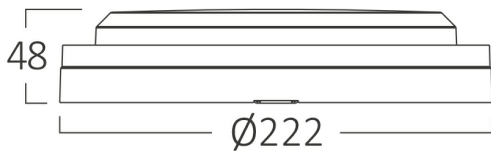

Luminare is intended to use in outdoor applications

BRAYTRON SRL

Bulavardul iuliu maniu, Nr.616, Sector 6, 061129, Bucuresti-ROMANIA

info@braytron.com

www.braytron.com