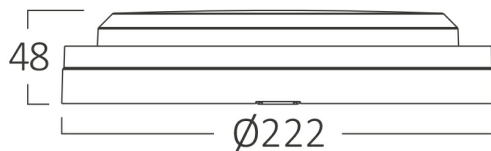

## PRODUCT DATASHEET

MODEL NO BC18-00730

DESCRIPTION BRY-BULKHEAD-25W-RND-WHT-6500K-IP65-LED BULKHEAD

Luminare is intended to use in outdoor applications

### General Characteristics

Model No	:	BC18-00730
Main Family	:	Outdoor Lighting
Sub Family	:	LED Bulkhead
Type	:	Bulkhead
Body Color	:	White
Lamp Shape	:	Non-Directional
Dimmable	:	Not-Dimmable
Light Source	:	LED
Warranty	:	2 years
Class	:	Class II
IP	:	IP65

### Package Informations

N.W.	:	5,80 kgs
G.W.	:	8,20 kgs
PCS/CTN	:	10 pcs
Length	:	460 mm
Width	:	280 mm
Height	:	485 mm
EAN	:	5949097730658

### Dimensions & Weight

Diameter	:	222 mm
P. Height	:	48 mm
Weight	:	290 gr