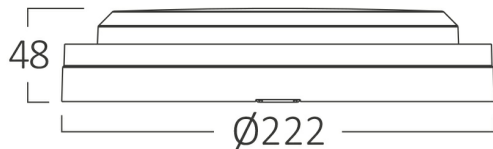

## PRODUCT DATASHEET

MODEL NO BC18-00711

DESCRIPTION BRY-BULKHEAD-25W-RND-BLC-4000K-IP65-LED BULKHEAD

Luminare is intended to use in outdoor applications

### General Characteristics

Model No	:	BC18-00711
Main Family	:	Outdoor Lighting
Sub Family	:	LED Bulkhead
Type	:	Bulkhead
Body Color	:	Black
Lamp Shape	:	Non-Directional
Dimmable	:	Not-Dimmable
Light Source	:	LED
Warranty	:	2 years
Class	:	Class II
IP	:	IP65

### Package Informations

N.W.	:	5,80 kgs
G.W.	:	8,20 kgs
PCS/CTN	:	10 pcs
Length	:	460 mm
Width	:	280 mm
Height	:	485 mm
EAN	:	5949097730672

### Dimensions & Weight

Diameter	:	222 mm
P. Height	:	48 mm
Weight	:	290 gr