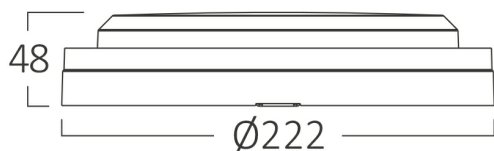

## PRODUCT DATASHEET

MODEL NO BC18-00710

DESCRIPTION BRY-BULKHEAD-25W-RND-WHT-4000K-IP65-LED BULKHEAD

Luminare is intended to use in outdoor applications

### General Characteristics

Model No	:	BC18-00710
Main Family	:	Outdoor Lighting
Sub Family	:	LED Bulkhead
Type	:	Bulkhead
Body Color	:	White
Lamp Shape	:	Non-Directional
Dimmable	:	Not-Dimmable
Light Source	:	LED
Warranty	:	2 years
Class	:	Class II
IP	:	IP65

### Package Informations

N.W.	:	5,80 kgs
G.W.	:	8,20 kgs
PCS/CTN	:	10 pcs
Length	:	460 mm
Width	:	280 mm
Height	:	485 mm
EAN	:	5949097730641

### Dimensions & Weight

Diameter	:	222 mm
P. Height	:	48 mm
Weight	:	290 gr