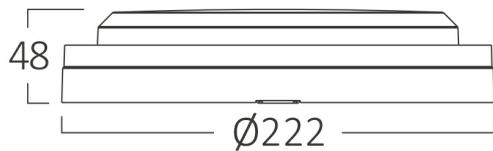

Braytron

PRODUCT DATASHEET

MODEL NO BC18-00710

DESCRIPTION BRY-BULKHEAD-25W-RND-WHT-4000K-IP65-LED BULKHEAD

Luminare is intended to use in outdoor applications

BRAYTRON SRL

Bulavardul Iuliu Maniu, Nr.616, Sector 6, 061129, Bucuresti-ROMANIA

info@braytron.com

www.braytron.com