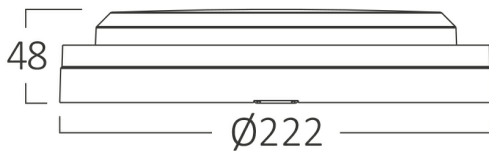

Luminare is intended to use in outdoor applications

BRAYTRON SRL

Bulavardul iuliu maniu, Nr.616, Sector 6, 061129, Bucuresti-ROMANIA

info@braytron.com

www.braytron.com