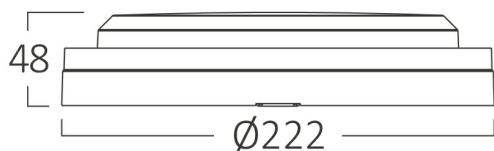

## PRODUCT DATASHEET

MODEL NO BC18-00701

DESCRIPTION BRY-BULKHEAD-25W-RND-BLC-3000K-IP65-LED BULKHEAD

Luminare is intended to use in outdoor applications

### Package Informations

N.W.	:	5,80 kgs
G.W.	:	8,20 kgs
PCS/CTN	:	10 pcs
Length	:	460 mm
Width	:	280 mm
Height	:	485 mm
EAN	:	5949097730665

### Product Characteristics

Wattage	:	25 w
Color Temperature	:	3000K
Quse Lumen	:	2250 lm
Color Rendering Index (CRI)	:	>80
Energy Efficiency Level	:	F
Beam Angle	:	120° Degrees
Color Category	:	Warm White

### Dimensions & Weight

Diameter	:	222 mm
P. Height	:	48 mm
Weight	:	290 gr