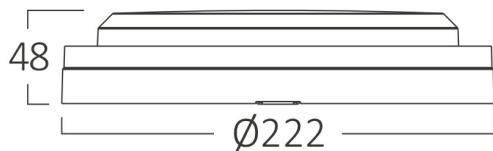

PRODUCT DATASHEET

MODEL NO BC18-00700

DESCRIPTION BRY-BULKHEAD-25W-RND-WHT-3000K-IP65-LED BULKHEAD

Luminare is intended to use in outdoor applications

General Characteristics

Model No	:	BC18-00700
Main Family	:	Outdoor Lighting
Sub Family	:	LED Bulkhead
Type	:	Bulkhead
Body Color	:	White
Lamp Shape	:	Non-Directional
Dimmable	:	Not-Dimmable
Light Source	:	LED
Warranty	:	2 years
Class	:	Class II
IP	:	IP65

Electrical Characteristics

Lifetime	:	20000 h
Voltage	:	220-240V
Power Factor	:	>0,5
Material	:	PP
Working Temperature	:	-20 C+40 C
Frequency	:	50-60 Hz

Package Informations

N.W.	:	5,80 kgs
G.W.	:	8,20 kgs
PCS/CTN	:	10 pcs
Length	:	460 mm
Width	:	280 mm
Height	:	485 mm
EAN	:	5949097730634

Product Characteristics

Wattage	:	25 w
Color Temperature	:	3000K
Quse Lumen	:	2250 lm
Color Rendering Index (CRI)	:	>80
Energy Efficiency Level	:	F
Beam Angle	:	120° Degrees
Color Category	:	Warm White

Dimensions & Weight

Diameter	:	222 mm
P. Height	:	48 mm
Weight	:	290 gr