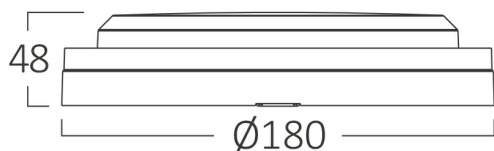

PRODUCT DATASHEET

MODEL NO BC18-00681

DESCRIPTION BRY-BULKHEAD-12W-RND-BLC-3IN1-IP65-LED BULKHEAD

General Characteristics

Model No	:	BC18-00681
Main Family	:	Outdoor Lighting
Sub Family	:	LED Bulkhead
Type	:	Schuko Socket
Body Color	:	Black
Lamp Shape	:	Non-Directional
Dimmable	:	Not-Dimmable
Light Source	:	LED
Warranty	:	2 years
Class	:	Class II
IP	:	IP65
IK	:	IK06

Electrical Characteristics

Lifetime	:	20000 h
Voltage	:	220-240V
Power Factor	:	>0,5
Material	:	PC
Working Temperature	:	-20 C+40 C
Frequency	:	50-60 Hz
Current	:	16 A

Package Informations

N.W.	:	5,15 kgs
G.W.	:	7,35 kgs
PCS/CTN	:	20 pcs
Length	:	390 mm
Width	:	275 mm
Height	:	390 mm
EAN	:	5949097739354

Product Characteristics

Wattage	:	12 w
Color Temperature	:	3IN1
Quse Lumen	:	1320 lm
Color Rendering Index (CRI)	:	>80
Energy Efficiency Level	:	E
Beam Angle	:	120° Degrees
Color Category	:	3IN1

Dimensions & Weight

Diameter	:	180 mm
P. Height	:	48 mm
Weight	:	257 gr