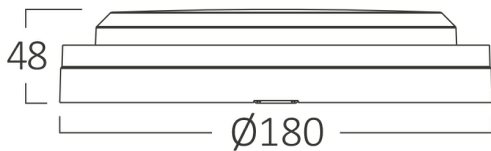

Braytron

PRODUCT DATASHEET

MODEL NO BC18-00680

DESCRIPTION BRY-BULKHEAD-12W-RND-WHT-3IN1-IP65-LED BULKHEAD

Luminare is intended to use in outdoor applications

BRAYTRON SRL

Bulavardul iuliu maniu, Nr.616, Sector 6, 061129, Bucuresti-ROMANIA

info@braytron.com

www.braytron.com