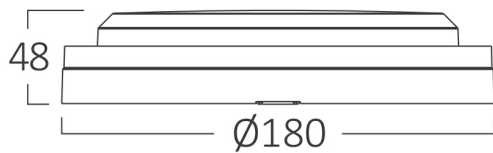

PRODUCT DATASHEET

MODEL NO BC18-00680

DESCRIPTION BRY-BULKHEAD-12W-RND-WHT-3IN1-IP65-LED BULKHEAD

General Characteristics

Model No	:	BC18-00680
Main Family	:	Outdoor Lighting
Sub Family	:	LED Bulkhead
Type	:	Bulkhead
Body Color	:	White
Lamp Shape	:	Non-Directional
Dimmable	:	Not-Dimmable
Light Source	:	LED
Warranty	:	2 years
Class	:	Class II
IP	:	IP65
IK	:	IK06

Electrical Characteristics

Lifetime	:	20000 h
Voltage	:	220-240V
Power Factor	:	>0,5
Material	:	PC
Working Temperature	:	-20 C+40 C
Frequency	:	50-60 Hz

Package Informations

N.W.	:	5,15 kgs
G.W.	:	7,35 kgs
PCS/CTN	:	20 pcs
Length	:	390 mm
Width	:	275 mm
Height	:	390 mm
EAN	:	5949097739347

Product Characteristics

Wattage	:	12 w
Color Temperature	:	3IN1
Quse Lumen	:	1320 lm
Color Rendering Index (CRI)	:	>80
Energy Efficiency Level	:	E
Beam Angle	:	120° Degrees
Color Category	:	3IN1

Dimensions & Weight

Diameter	:	180 mm
P. Height	:	48 mm
Weight	:	257 gr