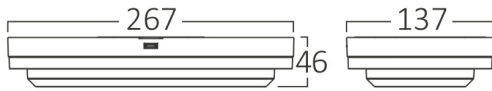

Braytron

PRODUCT DATASHEET

MODEL NO BC18-00381

DESCRIPTION BRY-BULKHEAD-18W-ELP-BLC-3IN1-IP65-LED BULKHEAD

Luminare is intended to use in outdoor applications

BRAYTRON SRL

Bulavardul iuliu maniu, Nr.616, Sector 6, 061129, Bucuresti-ROMANIA

Electrical Characteristics

Lifetime	:	20000 h
Voltage	:	220-240V
Power Factor	:	>0,5
Material	:	PC
Working Temperature	:	-20 C+40 C
Frequency	:	50-60 Hz

Package Informations

N.W.	:	6,90 kgs
G.W.	:	9,15 kgs
PCS/CTN	:	20 pcs
Length	:	570 mm
Width	:	280 mm
Height	:	300 mm
EAN	:	5949097739330

Product Characteristics

Wattage	:	18 w
Color Temperature	:	3IN1
Quse Lumen	:	2020 lm
Color Rendering Index (CRI)	:	>80
Energy Efficiency Level	:	E
Beam Angle	:	120° Degrees
Color Category	:	3IN1

Dimensions & Weight

P. Length	:	267 mm
P. Width	:	137 mm
P. Height	:	46 mm
Weight	:	344 gr