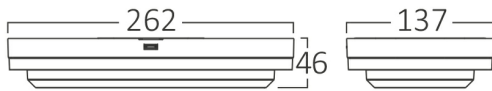

PRODUCT DATASHEET

MODEL NO BC18-00330

DESCRIPTION BRY-BULKHEAD-25W-ELP-WHT-6500K-IP65-LED BULKHEAD

Luminare is intended to use in outdoor applications

General Characteristics

Model No	:	BC18-00330
Main Family	:	Outdoor Lighting
Sub Family	:	LED Bulkhead
Type	:	Bulkhead
Body Color	:	White
Lamp Shape	:	Non-Directional
Dimmable	:	Not-Dimmable
Light Source	:	LED
Warranty	:	2 years
Class	:	Class II
IP	:	IP65

Electrical Characteristics

Lifetime	:	20000 h
Voltage	:	220-240V
Power Factor	:	>0,5
Material	:	PP
Working Temperature	:	-20 C+40 C
Frequency	:	50-60 Hz

Package Informations

N.W.	:	5,20 kgs
G.W.	:	7,20 kgs
PCS/CTN	:	20 pcs
Length	:	570 mm
Width	:	280 mm
Height	:	300 mm
EAN	:	5949097730597

Product Characteristics

Wattage	:	25 w
Color Temperature	:	6500K
Quse Lumen	:	2250 lm
Color Rendering Index (CRI)	:	>80
Energy Efficiency Level	:	F
Beam Angle	:	120° Degrees
Color Category	:	Cool White

Dimensions & Weight

P. Length	:	262 mm
P. Width	:	137 mm
P. Height	:	46 mm
Weight	:	260 gr