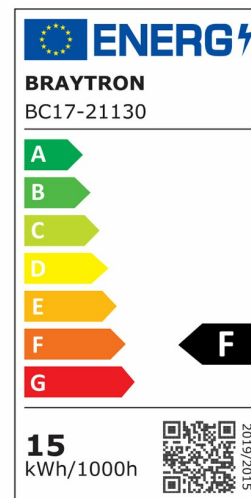

PRODUCT DATASHEET

MODEL NO BC17-21130

DESCRIPTION BRY-BULKHEAD-B-RND-15W-WHT-IP54-SNS-6500K-LED BULK

Luminare is intended to use in outdoor applications