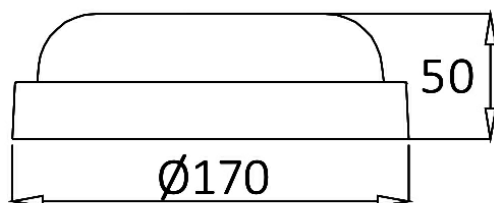

## PRODUCT DATASHEET

MODEL NO BC17-21130

DESCRIPTION BRY-BULKHEAD-B-RND-15W-WHT-IP54-SNS-6500K-LED BULK

Luminare is intended to use in outdoor applications

### General Characteristics

Model No	:	BC17-21130
Main Family	:	Outdoor Lighting
Sub Family	:	LED Bulkhead
Type	:	Bulkhead
Body Color	:	White
Lamp Shape	:	Non-Directional
Dimmable	:	Not-Dimmable
Light Source	:	LED
Warranty	:	2 years
Class	:	Class II
IP	:	IP54
IK	:	IK03

### Package Informations

N.W.	:	3,70 kgs
G.W.	:	5,25 kgs
PCS/CTN	:	20 pcs
Length	:	355 mm
Width	:	290 mm
Height	:	363 mm
EAN	:	5949097713545

### Dimensions & Weight

Diameter	:	170 mm
P. Height	:	50 mm
Weight	:	185 gr