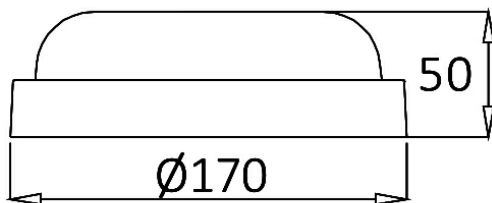

PRODUCT DATASHEET

MODEL NO BC17-21100

DESCRIPTION BRY-BULKHEAD-B-RND-15W-WHT-IP54-SNS-3000K-LED BULK

Luminare is intended to use in outdoor applications