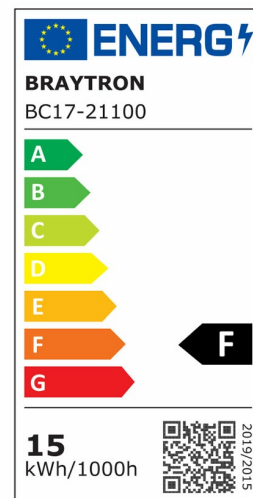

PRODUCT DATASHEET

MODEL NO BC17-21100

DESCRIPTION BRY-BULKHEAD-B-RND-15W-WHT-IP54-SNS-3000K-LED BULK

Luminare is intended to use in outdoor applications