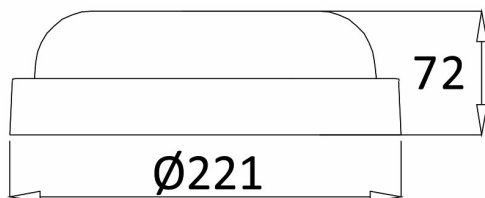

PRODUCT DATASHEET

MODEL NO BC17-01830

DESCRIPTION BRY-BULKHEAD-C-RND-20W-WHT-IP65-6500K-LED BULKHEAD

Luminare is intended to use in outdoor applications

General Characteristics

Model No	:	BC17-01830
Main Family	:	Outdoor Lighting
Sub Family	:	LED Bulkhead
Type	:	Bulkhead
Body Color	:	White
Lamp Shape	:	Non-Directional
Dimmable	:	Not-Dimmable
Light Source	:	LED
Warranty	:	2 years
Class	:	Class II
IP	:	IP65
IK	:	IK06

Electrical Characteristics

Lifetime	:	20000 h
Voltage	:	220-240V
Power Factor	:	>0,5
Material	:	PP
Working Temperature	:	-20 C+40 C
Frequency	:	50-60 Hz

Package Informations

N.W.	:	7,90 kgs
G.W.	:	9,70 kgs
PCS/CTN	:	30 pcs
Length	:	690 mm
Width	:	685 mm
Height	:	240 mm
EAN	:	5949097718182

Product Characteristics

Wattage	:	20 w
Color Temperature	:	6500K
Quse Lumen	:	1960 lm
Color Rendering Index (CRI)	:	>80
Energy Efficiency Level	:	F
Beam Angle	:	120° Degrees
Color Category	:	Cool White

Dimensions & Weight

Diameter	:	221 mm
P. Height	:	72 mm
Weight	:	264 gr