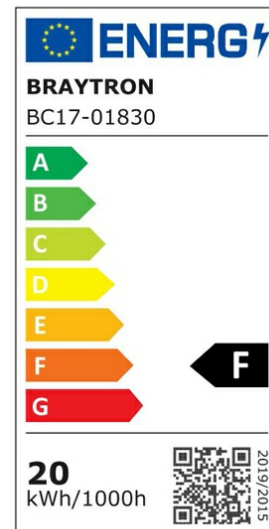

PRODUCT DATASHEET

MODEL NO BC17-01830

DESCRIPTION BRY-BULKHEAD-C-RND-20W-WHT-IP65-6500K-LED BULKHEAD

Luminare is intended to use in outdoor applications

General Characteristics

Model No	:	BC17-01830
Main Family	:	Outdoor Lighting
Sub Family	:	LED Bulkhead
Type	:	Bulkhead
Body Color	:	White
Lamp Shape	:	Non-Directional
Dimmable	:	Not-Dimmable
Light Source	:	LED
Warranty	:	2 years
Class	:	Class II
IP	:	IP65
IK	:	IK06

Electrical Characteristics

Lifetime	:	20000 h
Voltage	:	220-240V
Power Factor	:	>0,5
Material	:	PP
Working Temperature	:	-20 C+40 C
Frequency	:	50-60 Hz

Package Informations

N.W.	:	7,90 kgs
G.W.	:	9,70 kgs
PCS/CTN	:	30 pcs
Length	:	690 mm
Width	:	685 mm
Height	:	240 mm
EAN	:	5949097718182

Product Characteristics

Wattage	:	20 w
Color Temperature	:	6500K
Quse Lumen	:	1960 lm
Color Rendering Index (CRI)	:	>80
Energy Efficiency Level	:	F
Beam Angle	:	120° Degrees
Color Category	:	Cool White

Dimensions & Weight

Diameter	:	221 mm
P. Height	:	72 mm
Weight	:	264 gr