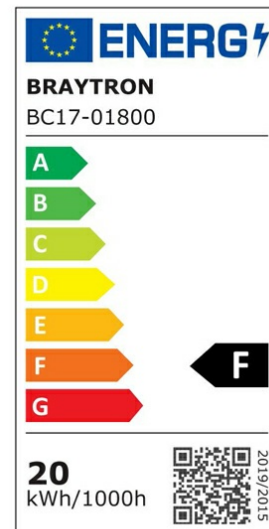

PRODUCT DATASHEET

MODEL NO BC17-01800

DESCRIPTION BRY-BULKHEAD-C-RND-20W-WHT-IP65-3000K-LED BULKHEAD

Luminare is intended to use in outdoor applications