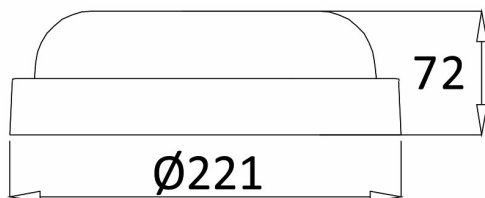

PRODUCT DATASHEET

MODEL NO BC17-01800

DESCRIPTION BRY-BULKHEAD-C-RND-20W-WHT-IP65-3000K-LED BULKHEAD

Luminare is intended to use in outdoor applications