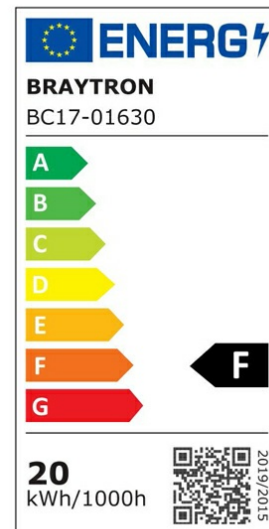

## PRODUCT DATASHEET

MODEL NO BC17-01630

DESCRIPTION BRY-BULKHEAD-C-ELP-20W-WHT-IP65-6500K-LED BULKHEAD

Luminare is intended to use in outdoor applications

### General Characteristics

Model No	:	BC17-01630
Main Family	:	Outdoor Lighting
Sub Family	:	LED Bulkhead
Type	:	Bulkhead
Body Color	:	White
Lamp Shape	:	Non-Directional
Dimmable	:	Not-Dimmable
Light Source	:	LED
Warranty	:	2 years
Class	:	Class II
IP	:	IP65
IK	:	IK06

### Electrical Characteristics

Lifetime	:	20000 h
Voltage	:	220-240V
Power Factor	:	>0,5
Material	:	PP
Working Temperature	:	-20 C+40 C
Frequency	:	50-60 Hz

### Product Characteristics

Wattage	:	20 w
Color Temperature	:	6500K
Quse Lumen	:	1960 lm
Color Rendering Index (CRI)	:	>80
Energy Efficiency Level	:	F
Beam Angle	:	120° Degrees
Color Category	:	Cool White