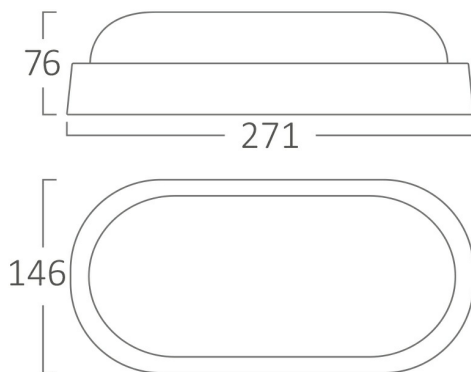

## PRODUCT DATASHEET

MODEL NO BC17-01630

DESCRIPTION BRY-BULKHEAD-C-ELP-20W-WHT-IP65-6500K-LED BULKHEAD

Luminare is intended to use in outdoor applications

### General Characteristics

Model No	:	BC17-01630
Main Family	:	Outdoor Lighting
Sub Family	:	LED Bulkhead
Type	:	Bulkhead
Body Color	:	White
Lamp Shape	:	Non-Directional
Dimmable	:	Not-Dimmable
Light Source	:	LED
Warranty	:	2 years
Class	:	Class II
IP	:	IP65
IK	:	IK06

### Package Informations

N.W.	:	8,20 kgs
G.W.	:	9,60 kgs
PCS/CTN	:	30 pcs
Length	:	740 mm
Width	:	470 mm
Height	:	290 mm
EAN	:	5949097718168

### Dimensions & Weight

P. Length	:	271 mm
P. Width	:	146 mm
P. Height	:	76 mm
Weight	:	273 gr