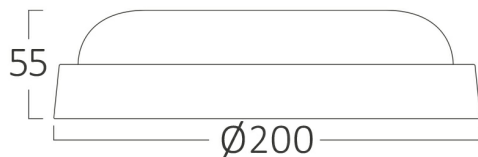

Braytron

PRODUCT DATASHEET

MODEL NO BC17-01230

DESCRIPTION BRY-BULKHEAD-B-RND-18W-WHT-IP54-6500K-LED BULKHEAD

Luminare is intended to use in outdoor applications

BRAYTRON SRL

Bulavardul iuliu maniu, Nr.616, Sector 6, 061129, Bucuresti-ROMANIA

Electrical Characteristics

Lifetime	:	20000 h
Voltage	:	220-240V
Power Factor	:	>0,5
Material	:	PP
Working Temperature	:	-20 C+40 C
Frequency	:	50-60 Hz

Package Informations

N.W.	:	4,54 kgs
G.W.	:	6,65 kgs
PCS/CTN	:	20 pcs
Length	:	420 mm
Width	:	318 mm
Height	:	420 mm
EAN	:	5949097713521

Product Characteristics

Wattage	:	18 w
Color Temperature	:	6500K
Quse Lumen	:	1780 lm
Color Rendering Index (CRI)	:	>80
Energy Efficiency Level	:	F
Beam Angle	:	120° Degrees
Color Category	:	Cool White

Dimensions & Weight

Diameter	:	200 mm
P. Height	:	55 mm
Weight	:	227 gr