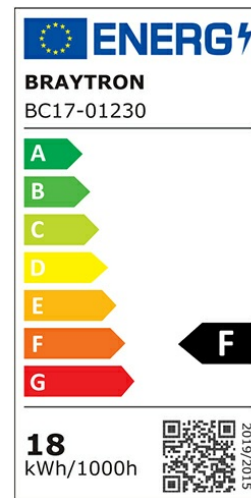

Braytron

PRODUCT DATASHEET

MODEL NO BC17-01230

DESCRIPTION BRY-BULKHEAD-B-RND-18W-WHT-IP54-6500K-LED BULKHEAD

Luminare is intended to use in outdoor applications

BRAYTRON SRL

Bulavardul iuliu maniu, Nr.616, Sector 6, 061129, Bucuresti-ROMANIA

info@braytron.com

www.braytron.com