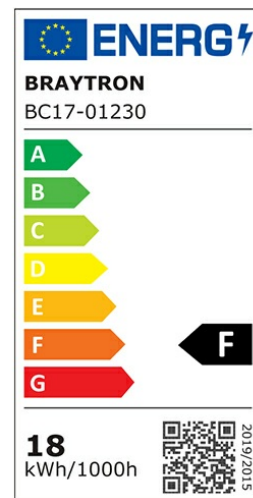

PRODUCT DATASHEET

MODEL NO BC17-01230

DESCRIPTION BRY-BULKHEAD-B-RND-18W-WHT-IP54-6500K-LED BULKHEAD

Luminare is intended to use in outdoor applications

General Characteristics

Model No	:	BC17-01230
Main Family	:	Outdoor Lighting
Sub Family	:	LED Bulkhead
Type	:	Bulkhead
Body Color	:	White
Lamp Shape	:	Non-Directional
Dimmable	:	Not-Dimmable
Light Source	:	LED
Warranty	:	2 years
Class	:	Class II
IP	:	IP54
IK	:	IK05

Electrical Characteristics

Lifetime	:	20000 h
Voltage	:	220-240V
Power Factor	:	>0,5
Material	:	PP
Working Temperature	:	-20 C+40 C
Frequency	:	50-60 Hz

Package Informations

N.W.	:	4,54 kgs
G.W.	:	6,65 kgs
PCS/CTN	:	20 pcs
Length	:	420 mm
Width	:	318 mm
Height	:	420 mm
EAN	:	5949097713521

Product Characteristics

Wattage	:	18 w
Color Temperature	:	6500K
Quse Lumen	:	1780 lm
Color Rendering Index (CRI)	:	>80
Energy Efficiency Level	:	F
Beam Angle	:	120° Degrees
Color Category	:	Cool White

Dimensions & Weight

Diameter	:	200 mm
P. Height	:	55 mm
Weight	:	227 gr