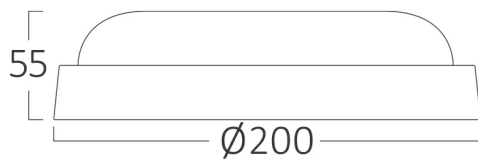

PRODUCT DATASHEET

MODEL NO BC17-01230

DESCRIPTION BRY-BULKHEAD-B-RND-18W-WHT-IP54-6500K-LED BULKHEAD

Luminare is intended to use in outdoor applications

General Characteristics

Model No	:	BC17-01230
Main Family	:	Outdoor Lighting
Sub Family	:	LED Bulkhead
Type	:	Bulkhead
Body Color	:	White
Lamp Shape	:	Non-Directional
Dimmable	:	Not-Dimmable
Light Source	:	LED
Warranty	:	2 years
Class	:	Class II
IP	:	IP54
IK	:	IK05

Electrical Characteristics

Lifetime	:	20000 h
Voltage	:	220-240V
Power Factor	:	>0,5
Material	:	PP
Working Temperature	:	-20 C+40 C
Frequency	:	50-60 Hz

Package Informations

N.W.	:	4,54 kgs
G.W.	:	6,65 kgs
PCS/CTN	:	20 pcs
Length	:	420 mm
Width	:	318 mm
Height	:	420 mm
EAN	:	5949097713521

Product Characteristics

Wattage	:	18 w
Color Temperature	:	6500K
Quse Lumen	:	1780 lm
Color Rendering Index (CRI)	:	>80
Energy Efficiency Level	:	F
Beam Angle	:	120° Degrees
Color Category	:	Cool White

Dimensions & Weight

Diameter	:	200 mm
P. Height	:	55 mm
Weight	:	227 gr