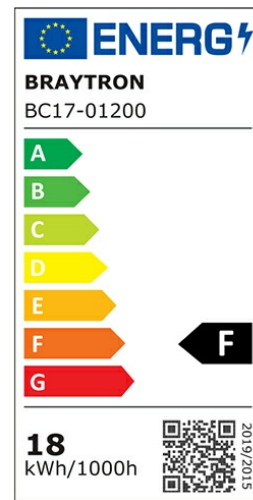

Braytron

PRODUCT DATASHEET

MODEL NO BC17-01200

DESCRIPTION BRY-BULKHEAD-B-RND-18W-WHT-IP54-3000K-LED BULKHEAD

Luminare is intended to use in outdoor applications

BRAYTRON SRL

Bulavardul iuliu maniu, Nr.616, Sector 6, 061129, Bucuresti-ROMANIA

info@braytron.com

www.braytron.com