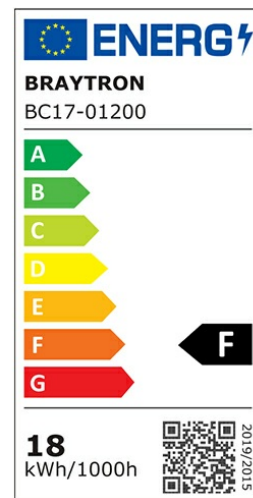

PRODUCT DATASHEET

MODEL NO BC17-01200

DESCRIPTION BRY-BULKHEAD-B-RND-18W-WHT-IP54-3000K-LED BULKHEAD

Luminare is intended to use in outdoor applications

General Characteristics

Model No	:	BC17-01200
Main Family	:	Outdoor Lighting
Sub Family	:	LED Bulkhead
Type	:	Bulkhead
Body Color	:	White
Lamp Shape	:	Non-Directional
Dimmable	:	Not-Dimmable
Light Source	:	LED
Warranty	:	2 years
Class	:	Class II
IP	:	IP54
IK	:	IK05

Electrical Characteristics

Lifetime	:	20000 h
Voltage	:	220-240V
Power Factor	:	>0,5
Material	:	PP
Working Temperature	:	-20 C+40 C
Frequency	:	50-60 Hz

Package Informations

N.W.	:	4,54 kgs
G.W.	:	6,65 kgs
PCS/CTN	:	20 pcs
Length	:	420 mm
Width	:	318 mm
Height	:	420 mm
EAN	:	5949097713514

Product Characteristics

Wattage	:	18 w
Color Temperature	:	3000K
Quse Lumen	:	1780 lm
Color Rendering Index (CRI)	:	>80
Energy Efficiency Level	:	F
Beam Angle	:	120° Degrees
Color Category	:	Warm White

Dimensions & Weight

Diameter	:	200 mm
P. Height	:	55 mm
Weight	:	227 gr