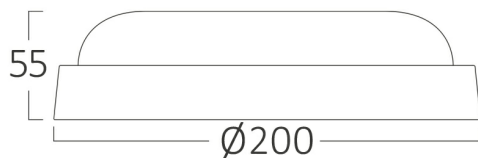

PRODUCT DATASHEET

MODEL NO BC17-01200

DESCRIPTION BRY-BULKHEAD-B-RND-18W-WHT-IP54-3000K-LED BULKHEAD

Luminare is intended to use in outdoor applications

General Characteristics

Model No	:	BC17-01200
Main Family	:	Outdoor Lighting
Sub Family	:	LED Bulkhead
Type	:	Bulkhead
Body Color	:	White
Lamp Shape	:	Non-Directional
Dimmable	:	Not-Dimmable
Light Source	:	LED
Warranty	:	2 years
Class	:	Class II
IP	:	IP54
IK	:	IK05

Electrical Characteristics

Lifetime	:	20000 h
Voltage	:	220-240V
Power Factor	:	>0,5
Material	:	PP
Working Temperature	:	-20 C+40 C
Frequency	:	50-60 Hz

Package Informations

N.W.	:	4,54 kgs
G.W.	:	6,65 kgs
PCS/CTN	:	20 pcs
Length	:	420 mm
Width	:	318 mm
Height	:	420 mm
EAN	:	5949097713514

Product Characteristics

Wattage	:	18 w
Color Temperature	:	3000K
Quse Lumen	:	1780 lm
Color Rendering Index (CRI)	:	>80
Energy Efficiency Level	:	F
Beam Angle	:	120° Degrees
Color Category	:	Warm White

Dimensions & Weight

Diameter	:	200 mm
P. Height	:	55 mm
Weight	:	227 gr