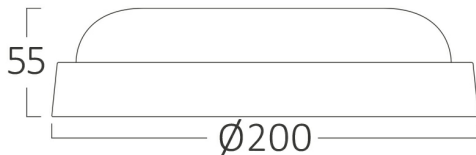

Braytron

PRODUCT DATASHEET

MODEL NO BC17-01200

DESCRIPTION BRY-BULKHEAD-B-RND-18W-WHT-IP54-3000K-LED BULKHEAD

Luminare is intended to use in outdoor applications

BRAYTRON SRL

Bulavardul iuliu maniu, Nr.616, Sector 6, 061129, Bucuresti-ROMANIA

Electrical Characteristics

Lifetime	:	20000 h
Voltage	:	220-240V
Power Factor	:	>0,5
Material	:	PP
Working Temperature	:	-20 C+40 C
Frequency	:	50-60 Hz

Package Informations

N.W.	:	4,54 kgs
G.W.	:	6,65 kgs
PCS/CTN	:	20 pcs
Length	:	420 mm
Width	:	318 mm
Height	:	420 mm
EAN	:	5949097713514

Product Characteristics

Wattage	:	18 w
Color Temperature	:	3000K
Quse Lumen	:	1780 lm
Color Rendering Index (CRI)	:	>80
Energy Efficiency Level	:	F
Beam Angle	:	120° Degrees
Color Category	:	Warm White

Dimensions & Weight

Diameter	:	200 mm
P. Height	:	55 mm
Weight	:	227 gr