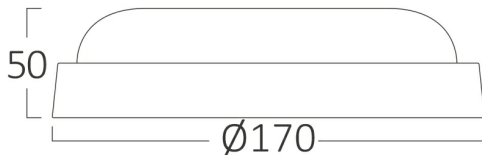

Braytron

PRODUCT DATASHEET

MODEL NO BC17-01130

DESCRIPTION BRY-BULKHEAD-B-RND-12W-WHT-IP54-6500K-LED BULKHEAD

Luminare is intended to use in outdoor applications

BRAYTRON SRL

Bulavardul iuliu maniu, Nr.616, Sector 6, 061129, Bucuresti-ROMANIA

info@braytron.com

www.braytron.com