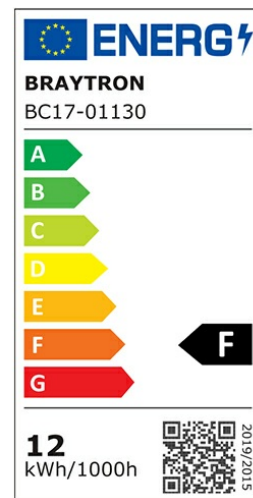

PRODUCT DATASHEET

MODEL NO BC17-01130

DESCRIPTION BRY-BULKHEAD-B-RND-12W-WHT-IP54-6500K-LED BULKHEAD

Luminare is intended to use in outdoor applications

General Characteristics

| | | |
|--------------|---|------------------|
| Model No | : | BC17-01130 |
| Main Family | : | Outdoor Lighting |
| Sub Family | : | LED Bulkhead |
| Type | : | Bulkhead |
| Body Color | : | White |
| Lamp Shape | : | Non-Directional |
| Dimmable | : | Not-Dimmable |
| Light Source | : | LED |
| Warranty | : | 2 years |
| Class | : | Class II |
| IP | : | IP54 |
| IK | : | IK05 |

Electrical Characteristics

| | | |
|---------------------|---|------------|
| Lifetime | : | 20000 h |
| Voltage | : | 220-240V |
| Power Factor | : | >0,5 |
| Material | : | PP |
| Working Temperature | : | -20 C+40 C |
| Frequency | : | 50-60 Hz |

Product Characteristics

| | | |
|-----------------------------|---|--------------|
| Wattage | : | 12 w |
| Color Temperature | : | 6500K |
| Quse Lumen | : | 1140 lm |
| Color Rendering Index (CRI) | : | >80 |
| Energy Efficiency Level | : | F |
| Beam Angle | : | 120° Degrees |
| Color Category | : | Cool White |

Dimensions & Weight

| | | |
|-----------|---|--------|
| Diameter | : | 170 mm |
| P. Height | : | 50 mm |
| Weight | : | 178 gr |