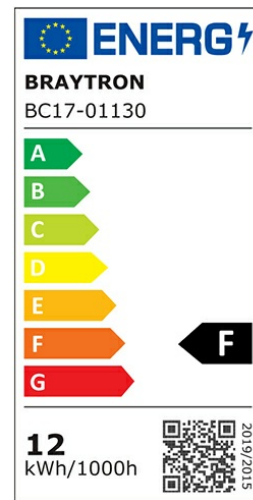

Braytron

PRODUCT DATASHEET

MODEL NO BC17-01130

DESCRIPTION BRY-BULKHEAD-B-RND-12W-WHT-IP54-6500K-LED BULKHEAD

Luminare is intended to use in outdoor applications

BRAYTRON SRL

Bulavardul iuliu maniu, Nr.616, Sector 6, 061129, Bucuresti-ROMANIA

info@braytron.com

www.braytron.com