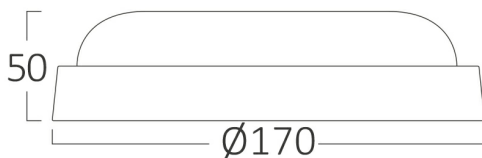

PRODUCT DATASHEET

MODEL NO BC17-01130

DESCRIPTION BRY-BULKHEAD-B-RND-12W-WHT-IP54-6500K-LED BULKHEAD

Luminare is intended to use in outdoor applications

General Characteristics

| | | |
|--------------|---|------------------|
| Model No | : | BC17-01130 |
| Main Family | : | Outdoor Lighting |
| Sub Family | : | LED Bulkhead |
| Type | : | Bulkhead |
| Body Color | : | White |
| Lamp Shape | : | Non-Directional |
| Dimmable | : | Not-Dimmable |
| Light Source | : | LED |
| Warranty | : | 2 years |
| Class | : | Class II |
| IP | : | IP54 |
| IK | : | IK05 |

Package Informations

| | | |
|---------|---|---------------|
| N.W. | : | 3,56 kgs |
| G.W. | : | 5,15 kgs |
| PCS/CTN | : | 20 pcs |
| Length | : | 360 mm |
| Width | : | 290 mm |
| Height | : | 362 mm |
| EAN | : | 5949097713507 |

Product Characteristics

| | | |
|-----------------------------|---|--------------|
| Wattage | : | 12 w |
| Color Temperature | : | 6500K |
| Quse Lumen | : | 1140 lm |
| Color Rendering Index (CRI) | : | >80 |
| Energy Efficiency Level | : | F |
| Beam Angle | : | 120° Degrees |
| Color Category | : | Cool White |

Dimensions & Weight

| | | |
|-----------|---|--------|
| Diameter | : | 170 mm |
| P. Height | : | 50 mm |
| Weight | : | 178 gr |