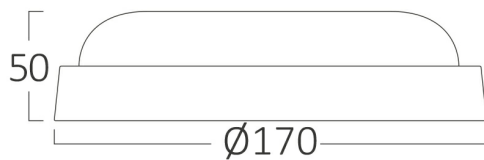

## PRODUCT DATASHEET

MODEL NO BC17-01100

DESCRIPTION BRY-BULKHEAD-B-RND-12W-WHT-IP54-3000K-LED BULKHEAD

Luminare is intended to use in outdoor applications

### General Characteristics

Model No	:	BC17-01100
Main Family	:	Outdoor Lighting
Sub Family	:	LED Bulkhead
Type	:	Bulkhead
Body Color	:	White
Lamp Shape	:	Non-Directional
Dimmable	:	Not-Dimmable
Light Source	:	LED
Warranty	:	2 years
Class	:	Class II
IP	:	IP54
IK	:	IK05

### Package Informations

N.W.	:	3,56 kgs
G.W.	:	5,15 kgs
PCS/CTN	:	20 pcs
Length	:	360 mm
Width	:	290 mm
Height	:	362 mm
EAN	:	5949097713491

### Dimensions & Weight

Diameter	:	170 mm
P. Height	:	50 mm
Weight	:	178 gr