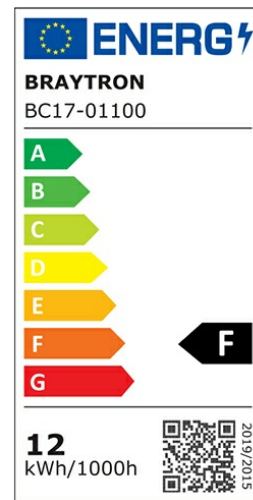

Braytron

PRODUCT DATASHEET

MODEL NO BC17-01100

DESCRIPTION BRY-BULKHEAD-B-RND-12W-WHT-IP54-3000K-LED BULKHEAD

Luminare is intended to use in outdoor applications

BRAYTRON SRL

Bulavardul iuliu maniu, Nr.616, Sector 6, 061129, Bucuresti-ROMANIA

info@braytron.com

www.braytron.com

Page 1-2