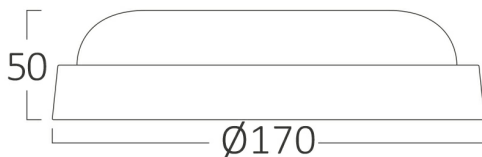

Braytron

PRODUCT DATASHEET

MODEL NO BC17-01100

DESCRIPTION BRY-BULKHEAD-B-RND-12W-WHT-IP54-3000K-LED BULKHEAD

Luminare is intended to use in outdoor applications

BRAYTRON SRL

Bulavardul iuliu maniu, Nr.616, Sector 6, 061129, Bucuresti-ROMANIA

Electrical Characteristics

Lifetime	:	20000 h
Voltage	:	220-240V
Power Factor	:	>0,5
Material	:	PP
Working Temperature	:	-20 C+40 C
Frequency	:	50-60 Hz

Package Informations

N.W.	:	3,56 kgs
G.W.	:	5,15 kgs
PCS/CTN	:	20 pcs
Length	:	360 mm
Width	:	290 mm
Height	:	362 mm
EAN	:	5949097713491

Product Characteristics

Wattage	:	12 w
Color Temperature	:	3000K
Quse Lumen	:	1140 lm
Color Rendering Index (CRI)	:	>80
Energy Efficiency Level	:	F
Beam Angle	:	120° Degrees
Color Category	:	Warm White

Dimensions & Weight

Diameter	:	170 mm
P. Height	:	50 mm
Weight	:	178 gr