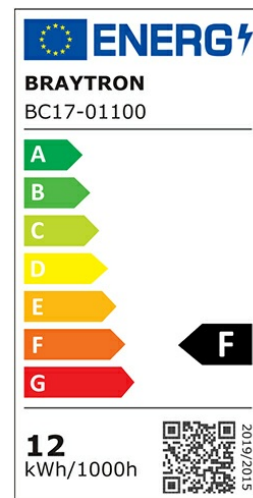

PRODUCT DATASHEET

MODEL NO BC17-01100

DESCRIPTION BRY-BULKHEAD-B-RND-12W-WHT-IP54-3000K-LED BULKHEAD

Luminare is intended to use in outdoor applications