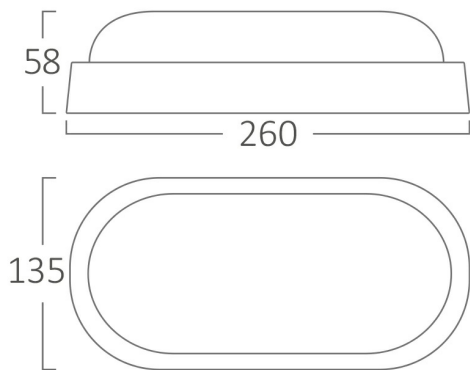

PRODUCT DATASHEET

MODEL NO BC17-00930

DESCRIPTION BRY-BULKHEAD-B-ELP-18W-WHT-IP54-6500K-LED BULKHEAD

Luminare is intended to use in outdoor applications

General Characteristics

Model No	:	BC17-00930
Main Family	:	Outdoor Lighting
Sub Family	:	LED Bulkhead
Type	:	Bulkhead
Body Color	:	White
Lamp Shape	:	Non-Directional
Dimmable	:	Not-Dimmable
Light Source	:	LED
Warranty	:	2 years
Class	:	Class II
IP	:	IP54
IK	:	IK05

Electrical Characteristics

Lifetime	:	20000 h
Voltage	:	220-240V
Power Factor	:	>0,5
Material	:	PP
Working Temperature	:	-20 C+40 C
Frequency	:	50-60 Hz

Package Informations

N.W.	:	5,88 kgs
G.W.	:	8,50 kgs
PCS/CTN	:	24 pcs
Length	:	530 mm
Width	:	440 mm
Height	:	280 mm
EAN	:	5949097713484

Product Characteristics

Wattage	:	18 w
Color Temperature	:	6500K
Quse Lumen	:	1780 lm
Color Rendering Index (CRI)	:	>80
Energy Efficiency Level	:	F
Beam Angle	:	120° Degrees
Color Category	:	Cool White

Dimensions & Weight

P. Length	:	260 mm
P. Width	:	135 mm
P. Height	:	58 mm
Weight	:	245 gr