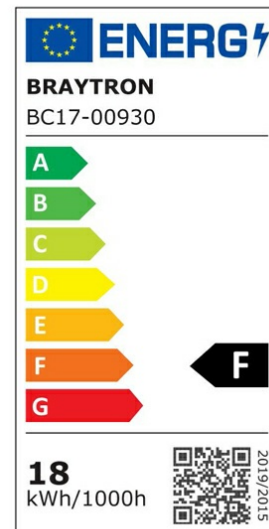

PRODUCT DATASHEET

MODEL NO BC17-00930

DESCRIPTION BRY-BULKHEAD-B-ELP-18W-WHT-IP54-6500K-LED BULKHEAD

Luminare is intended to use in outdoor applications

General Characteristics

Model No	:	BC17-00930
Main Family	:	Outdoor Lighting
Sub Family	:	LED Bulkhead
Type	:	Bulkhead
Body Color	:	White
Lamp Shape	:	Non-Directional
Dimmable	:	Not-Dimmable
Light Source	:	LED
Warranty	:	2 years
Class	:	Class II
IP	:	IP54
IK	:	IK05

Electrical Characteristics

Lifetime	:	20000 h
Voltage	:	220-240V
Power Factor	:	>0,5
Material	:	PP
Working Temperature	:	-20 C+40 C
Frequency	:	50-60 Hz

Package Informations

N.W.	:	5,88 kgs
G.W.	:	8,50 kgs
PCS/CTN	:	24 pcs
Length	:	530 mm
Width	:	440 mm
Height	:	280 mm
EAN	:	5949097713484

Product Characteristics

Wattage	:	18 w
Color Temperature	:	6500K
Quse Lumen	:	1780 lm
Color Rendering Index (CRI)	:	>80
Energy Efficiency Level	:	F
Beam Angle	:	120° Degrees
Color Category	:	Cool White

Dimensions & Weight

P. Length	:	260 mm
P. Width	:	135 mm
P. Height	:	58 mm
Weight	:	245 gr