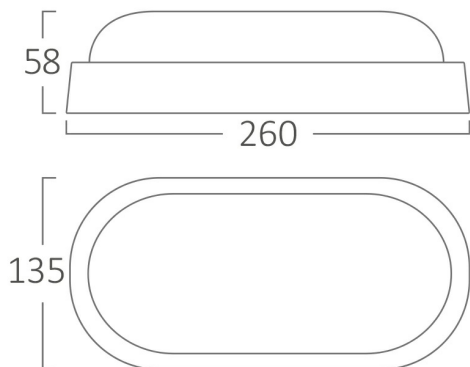

PRODUCT DATASHEET

MODEL NO BC17-00900

DESCRIPTION BRY-BULKHEAD-B-ELP-18W-WHT-IP54-3000K-LED BULKHEAD

Luminare is intended to use in outdoor applications

General Characteristics

Model No	:	BC17-00900
Main Family	:	Outdoor Lighting
Sub Family	:	LED Bulkhead
Type	:	Bulkhead
Body Color	:	White
Lamp Shape	:	Non-Directional
Dimmable	:	Not-Dimmable
Light Source	:	LED
Warranty	:	2 years
Class	:	Class II
IP	:	IP54
IK	:	IK05

Electrical Characteristics

Lifetime	:	20000 h
Voltage	:	220-240V
Power Factor	:	>0,5
Material	:	PP
Working Temperature	:	-20 C+40 C
Frequency	:	50-60 Hz

Package Informations

N.W.	:	5,88 kgs
G.W.	:	8,50 kgs
PCS/CTN	:	24 pcs
Length	:	530 mm
Width	:	440 mm
Height	:	280 mm
EAN	:	5949097713477

Product Characteristics

Wattage	:	18 w
Color Temperature	:	3000K
Quse Lumen	:	1780 lm
Color Rendering Index (CRI)	:	>80
Energy Efficiency Level	:	F
Beam Angle	:	120° Degrees
Color Category	:	Warm White

Dimensions & Weight

P. Length	:	260 mm
P. Width	:	135 mm
P. Height	:	58 mm
Weight	:	245 gr