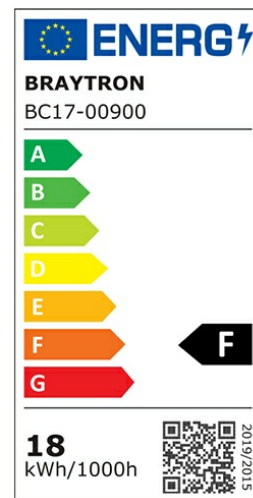

PRODUCT DATASHEET

MODEL NO BC17-00900

DESCRIPTION BRY-BULKHEAD-B-ELP-18W-WHT-IP54-3000K-LED BULKHEAD

Luminare is intended to use in outdoor applications

General Characteristics

Model No	:	BC17-00900
Main Family	:	Outdoor Lighting
Sub Family	:	LED Bulkhead
Type	:	Bulkhead
Body Color	:	White
Lamp Shape	:	Non-Directional
Dimmable	:	Not-Dimmable
Light Source	:	LED
Warranty	:	2 years
Class	:	Class II
IP	:	IP54
IK	:	IK05

Electrical Characteristics

Lifetime	:	20000 h
Voltage	:	220-240V
Power Factor	:	>0,5
Material	:	PP
Working Temperature	:	-20 C+40 C
Frequency	:	50-60 Hz

Package Informations

N.W.	:	5,88 kgs
G.W.	:	8,50 kgs
PCS/CTN	:	24 pcs
Length	:	530 mm
Width	:	440 mm
Height	:	280 mm
EAN	:	5949097713477

Product Characteristics

Wattage	:	18 w
Color Temperature	:	3000K
Quse Lumen	:	1780 lm
Color Rendering Index (CRI)	:	>80
Energy Efficiency Level	:	F
Beam Angle	:	120° Degrees
Color Category	:	Warm White

Dimensions & Weight

P. Length	:	260 mm
P. Width	:	135 mm
P. Height	:	58 mm
Weight	:	245 gr