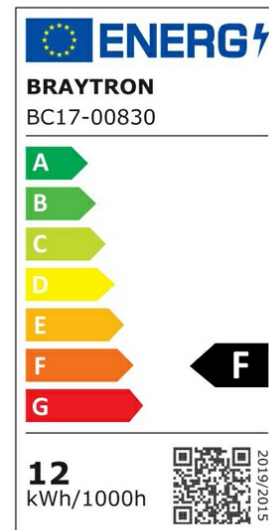

Braytron

PRODUCT DATASHEET

MODEL NO BC17-00830

DESCRIPTION BRY-BULKHEAD-B-ELP-12W-WHT-IP54-6500K-LED BULKHEAD

Luminare is intended to use in outdoor applications

BRAYTRON SRL

Bulavardul iuliu maniu, Nr.616, Sector 6, 061129, Bucuresti-ROMANIA

Electrical Characteristics

Lifetime	:	20000 h
Voltage	:	220-240V
Power Factor	:	>0,5
Material	:	PP
Working Temperature	:	-20 C+40 C
Frequency	:	50-60 Hz

Package Informations

N.W.	:	4,80 kgs
G.W.	:	6,90 kgs
PCS/CTN	:	32 pcs
Length	:	445 mm
Width	:	255 mm
Height	:	440 mm
EAN	:	5949097713460

Product Characteristics

Wattage	:	12 w
Color Temperature	:	6500K
Quse Lumen	:	1140 lm
Color Rendering Index (CRI)	:	>80
Energy Efficiency Level	:	F
Beam Angle	:	120° Degrees
Color Category	:	Cool White

Dimensions & Weight

P. Length	:	205 mm
P. Width	:	105 mm
P. Height	:	54 mm
Weight	:	150 gr