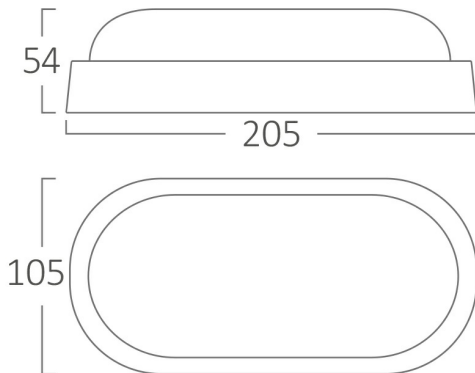

Braytron

PRODUCT DATASHEET

MODEL NO BC17-00830

DESCRIPTION BRY-BULKHEAD-B-ELP-12W-WHT-IP54-6500K-LED BULKHEAD

Luminare is intended to use in outdoor applications

BRAYTRON SRL

Bulavardul iuliu maniu, Nr.616, Sector 6, 061129, Bucuresti-ROMANIA

Electrical Characteristics

Lifetime	:	20000 h
Voltage	:	220-240V
Power Factor	:	>0,5
Material	:	PP
Working Temperature	:	-20 C+40 C
Frequency	:	50-60 Hz

Package Informations

N.W.	:	4,80 kgs
G.W.	:	6,90 kgs
PCS/CTN	:	32 pcs
Length	:	445 mm
Width	:	255 mm
Height	:	440 mm
EAN	:	5949097713460

Product Characteristics

Wattage	:	12 w
Color Temperature	:	6500K
Quse Lumen	:	1140 lm
Color Rendering Index (CRI)	:	>80
Energy Efficiency Level	:	F
Beam Angle	:	120° Degrees
Color Category	:	Cool White

Dimensions & Weight

P. Length	:	205 mm
P. Width	:	105 mm
P. Height	:	54 mm
Weight	:	150 gr