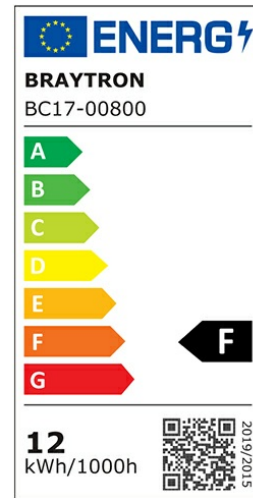

Braytron

PRODUCT DATASHEET

MODEL NO BC17-00800

DESCRIPTION BRY-BULKHEAD-B-ELP-12W-WHT-IP54-3000K-LED BULKHEAD

Luminare is intended to use in outdoor applications

BRAYTRON SRL

Bulavardul iuliu maniu, Nr.616, Sector 6, 061129, Bucuresti-ROMANIA

Electrical Characteristics

Lifetime	:	20000 h
Voltage	:	220-240V
Power Factor	:	>0,5
Material	:	PP
Working Temperature	:	-20 C+40 C
Frequency	:	50-60 Hz

Package Informations

N.W.	:	4,80 kgs
G.W.	:	6,90 kgs
PCS/CTN	:	32 pcs
Length	:	445 mm
Width	:	255 mm
Height	:	440 mm
EAN	:	5949097713453

Product Characteristics

Wattage	:	12 w
Color Temperature	:	3000K
Quse Lumen	:	1140 lm
Color Rendering Index (CRI)	:	>80
Energy Efficiency Level	:	F
Beam Angle	:	120° Degrees
Color Category	:	Warm White

Dimensions & Weight

P. Length	:	205 mm
P. Width	:	105 mm
P. Height	:	54 mm
Weight	:	150 gr