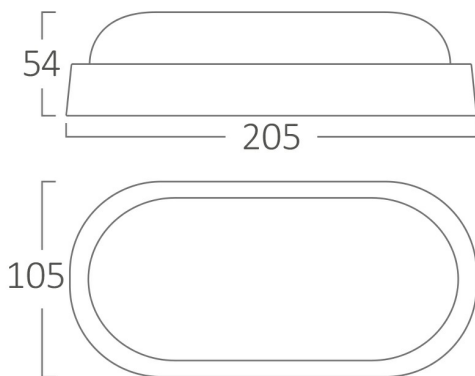

PRODUCT DATASHEET

MODEL NO BC17-00800

DESCRIPTION BRY-BULKHEAD-B-ELP-12W-WHT-IP54-3000K-LED BULKHEAD

Luminare is intended to use in outdoor applications

General Characteristics

Model No	:	BC17-00800
Main Family	:	Outdoor Lighting
Sub Family	:	LED Bulkhead
Type	:	Bulkhead
Body Color	:	White
Lamp Shape	:	Non-Directional
Dimmable	:	Not-Dimmable
Light Source	:	LED
Warranty	:	2 years
Class	:	Class II
IP	:	IP54
IK	:	IK05

Electrical Characteristics

Lifetime	:	20000 h
Voltage	:	220-240V
Power Factor	:	>0,5
Material	:	PP
Working Temperature	:	-20 C+40 C
Frequency	:	50-60 Hz

Package Informations

N.W.	:	4,80 kgs
G.W.	:	6,90 kgs
PCS/CTN	:	32 pcs
Length	:	445 mm
Width	:	255 mm
Height	:	440 mm
EAN	:	5949097713453

Product Characteristics

Wattage	:	12 w
Color Temperature	:	3000K
Quse Lumen	:	1140 lm
Color Rendering Index (CRI)	:	>80
Energy Efficiency Level	:	F
Beam Angle	:	120° Degrees
Color Category	:	Warm White

Dimensions & Weight

P. Length	:	205 mm
P. Width	:	105 mm
P. Height	:	54 mm
Weight	:	150 gr