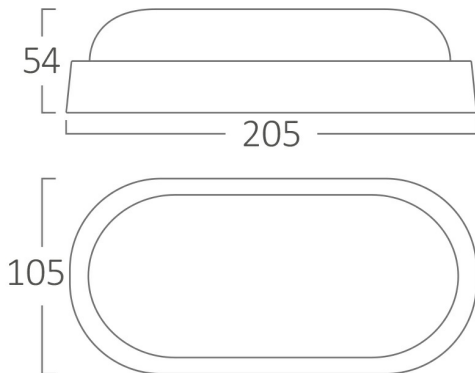

Braytron

PRODUCT DATASHEET

MODEL NO BC17-00800

DESCRIPTION BRY-BULKHEAD-B-ELP-12W-WHT-IP54-3000K-LED BULKHEAD

Luminare is intended to use in outdoor applications

BRAYTRON SRL

Bulavardul iuliu maniu, Nr.616, Sector 6, 061129, Bucuresti-ROMANIA

Electrical Characteristics

Lifetime	:	20000 h
Voltage	:	220-240V
Power Factor	:	>0,5
Material	:	PP
Working Temperature	:	-20 C+40 C
Frequency	:	50-60 Hz

Package Informations

N.W.	:	4,80 kgs
G.W.	:	6,90 kgs
PCS/CTN	:	32 pcs
Length	:	445 mm
Width	:	255 mm
Height	:	440 mm
EAN	:	5949097713453

Product Characteristics

Wattage	:	12 w
Color Temperature	:	3000K
Quse Lumen	:	1140 lm
Color Rendering Index (CRI)	:	>80
Energy Efficiency Level	:	F
Beam Angle	:	120° Degrees
Color Category	:	Warm White

Dimensions & Weight

P. Length	:	205 mm
P. Width	:	105 mm
P. Height	:	54 mm
Weight	:	150 gr