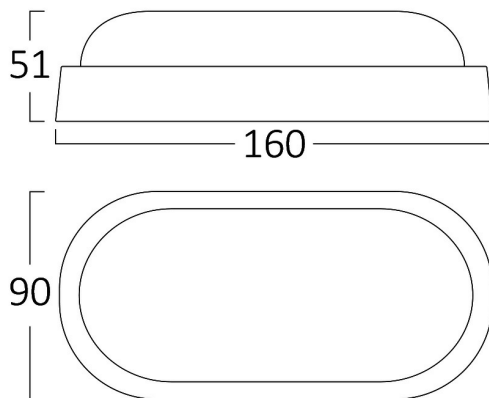

PRODUCT DATASHEET

MODEL NO BC17-00730

DESCRIPTION BRY-BULKHEAD-B-ELP-8W-WHT-IP54-6500K-LED BULKHEAD

Luminare is intended to use in outdoor applications

General Characteristics

Model No	:	BC17-00730
Main Family	:	Outdoor Lighting
Sub Family	:	LED Bulkhead
Type	:	Bulkhead
Body Color	:	White
Lamp Shape	:	Non-Directional
Dimmable	:	Not-Dimmable
Light Source	:	LED
Warranty	:	2 years
Class	:	Class II
IP	:	IP54
IK	:	IK05

Electrical Characteristics

Lifetime	:	20000 h
Voltage	:	220-240V
Power Factor	:	>0,5
Material	:	PP
Working Temperature	:	-20 C+40 C
Frequency	:	50-60 Hz

Package Informations

N.W.	:	3,26 kgs
G.W.	:	4,95 kgs
PCS/CTN	:	32 pcs
Length	:	380 mm
Width	:	243 mm
Height	:	347 mm
EAN	:	5949097713446

Product Characteristics

Wattage	:	8 w
Color Temperature	:	6500K
Quse Lumen	:	700 lm
Color Rendering Index (CRI)	:	>80
Energy Efficiency Level	:	F
Beam Angle	:	120° Degrees
Color Category	:	Cool White

Dimensions & Weight

P. Length	:	160 mm
P. Width	:	90 mm
P. Height	:	51 mm
Weight	:	102 gr