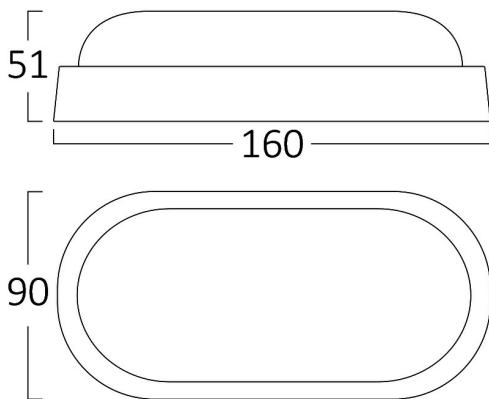

Braytron

PRODUCT DATASHEET

MODEL NO BC17-00730

DESCRIPTION BRY-BULKHEAD-B-ELP-8W-WHT-IP54-6500K-LED BULKHEAD

Luminare is intended to use in outdoor applications

BRAYTRON SRL

Bulavardul iuliu maniu, Nr.616, Sector 6, 061129, Bucuresti-ROMANIA

Electrical Characteristics

Lifetime	:	20000 h
Voltage	:	220-240V
Power Factor	:	>0,5
Material	:	PP
Working Temperature	:	-20 C+40 C
Frequency	:	50-60 Hz

Package Informations

N.W.	:	3,26 kgs
G.W.	:	4,95 kgs
PCS/CTN	:	32 pcs
Length	:	380 mm
Width	:	243 mm
Height	:	347 mm
EAN	:	5949097713446

Product Characteristics

Wattage	:	8 w
Color Temperature	:	6500K
Quse Lumen	:	700 lm
Color Rendering Index (CRI)	:	>80
Energy Efficiency Level	:	F
Beam Angle	:	120° Degrees
Color Category	:	Cool White

Dimensions & Weight

P. Length	:	160 mm
P. Width	:	90 mm
P. Height	:	51 mm
Weight	:	102 gr