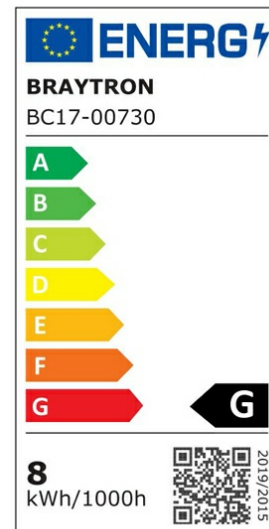

PRODUCT DATASHEET

MODEL NO BC17-00730

DESCRIPTION BRY-BULKHEAD-B-ELP-8W-WHT-IP54-6500K-LED BULKHEAD

Luminare is intended to use in outdoor applications

General Characteristics

Model No	:	BC17-00730
Main Family	:	Outdoor Lighting
Sub Family	:	LED Bulkhead
Type	:	Bulkhead
Body Color	:	White
Lamp Shape	:	Non-Directional
Dimmable	:	Not-Dimmable
Light Source	:	LED
Warranty	:	2 years
Class	:	Class II
IP	:	IP54
IK	:	IK05

Electrical Characteristics

Lifetime	:	20000 h
Voltage	:	220-240V
Power Factor	:	>0,5
Material	:	PP
Working Temperature	:	-20 C+40 C
Frequency	:	50-60 Hz

Package Informations

N.W.	:	3,26 kgs
G.W.	:	4,95 kgs
PCS/CTN	:	32 pcs
Length	:	380 mm
Width	:	243 mm
Height	:	347 mm
EAN	:	5949097713446

Product Characteristics

Wattage	:	8 w
Color Temperature	:	6500K
Quse Lumen	:	700 lm
Color Rendering Index (CRI)	:	>80
Energy Efficiency Level	:	F
Beam Angle	:	120° Degrees
Color Category	:	Cool White

Dimensions & Weight

P. Length	:	160 mm
P. Width	:	90 mm
P. Height	:	51 mm
Weight	:	102 gr