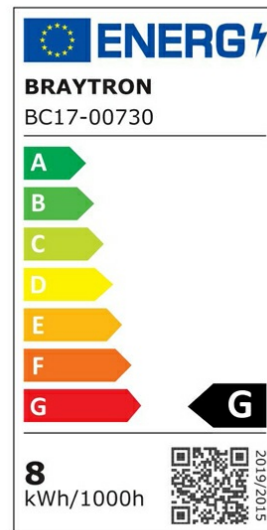

Braytron

PRODUCT DATASHEET

MODEL NO BC17-00730

DESCRIPTION BRY-BULKHEAD-B-ELP-8W-WHT-IP54-6500K-LED BULKHEAD

Luminare is intended to use in outdoor applications

BRAYTRON SRL

Bulavardul iuliu maniu, Nr.616, Sector 6, 061129, Bucuresti-ROMANIA

info@braytron.com

www.braytron.com

General Characteristics

Model No	:	BC17-00730
Main Family	:	Outdoor Lighting
Sub Family	:	LED Bulkhead
Type	:	Bulkhead
Body Color	:	White
Lamp Shape	:	Non-Directional
Dimmable	:	Not-Dimmable
Light Source	:	LED
Warranty	:	2 years
Class	:	Class II
IP	:	IP54
IK	:	IK05

Electrical Characteristics

Lifetime	:	20000 h
Voltage	:	220-240V
Power Factor	:	>0,5
Material	:	PP
Working Temperature	:	-20 C+40 C
Frequency	:	50-60 Hz

Package Informations

N.W.	:	3,26 kgs
G.W.	:	4,95 kgs
PCS/CTN	:	32 pcs
Length	:	380 mm
Width	:	243 mm
Height	:	347 mm
EAN	:	5949097713446

Product Characteristics

Wattage	:	8 w
Color Temperature	:	6500K
Quse Lumen	:	700 lm
Color Rendering Index (CRI)	:	>80
Energy Efficiency Level	:	F
Beam Angle	:	120° Degrees
Color Category	:	Cool White

Dimensions & Weight