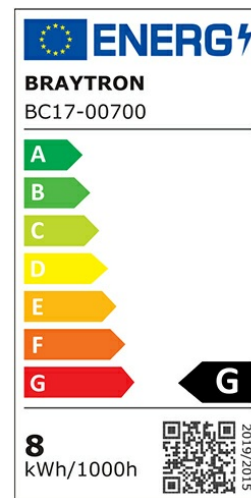

PRODUCT DATASHEET

MODEL NO BC17-00700

DESCRIPTION BRY-BULKHEAD-B-ELP-8W-WHT-IP54-3000K-LED BULKHEAD

Luminare is intended to use in outdoor applications

General Characteristics

Model No	:	BC17-00700
Main Family	:	Outdoor Lighting
Sub Family	:	LED Bulkhead
Type	:	Bulkhead
Body Color	:	White
Lamp Shape	:	Non-Directional
Dimmable	:	Not-Dimmable
Light Source	:	LED
Warranty	:	2 years
Class	:	Class II
IP	:	IP54
IK	:	IK05

Electrical Characteristics

Lifetime	:	20000 h
Voltage	:	220-240V
Power Factor	:	>0,5
Material	:	PP
Working Temperature	:	-20 C+40 C
Frequency	:	50-60 Hz

Package Informations

N.W.	:	3,26 kgs
G.W.	:	4,95 kgs
PCS/CTN	:	32 pcs
Length	:	380 mm
Width	:	243 mm
Height	:	347 mm
EAN	:	5949097713439

Product Characteristics

Wattage	:	8 w
Color Temperature	:	3000K
Quse Lumen	:	700 lm
Color Rendering Index (CRI)	:	>80
Energy Efficiency Level	:	F
Beam Angle	:	120° Degrees
Color Category	:	Warm White

Dimensions & Weight