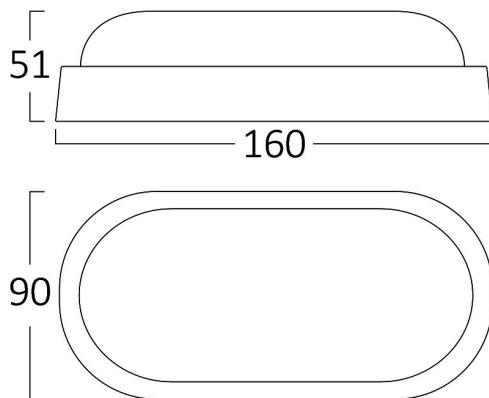

PRODUCT DATASHEET

MODEL NO BC17-00700

DESCRIPTION BRY-BULKHEAD-B-ELP-8W-WHT-IP54-3000K-LED BULKHEAD

Luminare is intended to use in outdoor applications

General Characteristics

Model No	:	BC17-00700
Main Family	:	Outdoor Lighting
Sub Family	:	LED Bulkhead
Type	:	Bulkhead
Body Color	:	White
Lamp Shape	:	Non-Directional
Dimmable	:	Not-Dimmable
Light Source	:	LED
Warranty	:	2 years
Class	:	Class II
IP	:	IP54
IK	:	IK05

Electrical Characteristics

Lifetime	:	20000 h
Voltage	:	220-240V
Power Factor	:	>0,5
Material	:	PP
Working Temperature	:	-20 C+40 C
Frequency	:	50-60 Hz

Package Informations

N.W.	:	3,26 kgs
G.W.	:	4,95 kgs
PCS/CTN	:	32 pcs
Length	:	380 mm
Width	:	243 mm
Height	:	347 mm
EAN	:	5949097713439

Product Characteristics

Wattage	:	8 w
Color Temperature	:	3000K
Quse Lumen	:	700 lm
Color Rendering Index (CRI)	:	>80
Energy Efficiency Level	:	F
Beam Angle	:	120° Degrees
Color Category	:	Warm White

Dimensions & Weight

P. Length	:	160 mm
P. Width	:	90 mm
P. Height	:	51 mm
Weight	:	102 gr