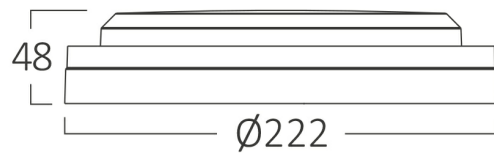

## PRODUCT DATASHEET

MODEL NO BC15-00980

DESCRIPTION BRY-MOON-18W-3IN1-KIT-IP65-CEILING LIGHT

**General Characteristics**

**Model No** : BC15-00980