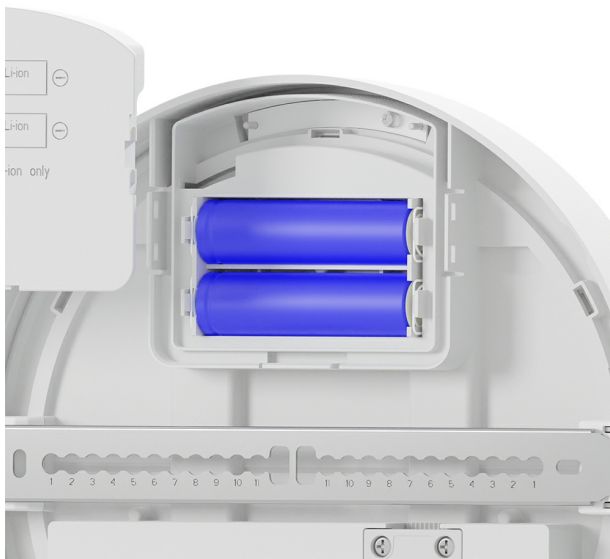

## PRODUCT DATASHEET

MODEL NO BC15-00980

DESCRIPTION BRY-MOON-18W-3IN1-KIT-IP65-CEILING LIGHT

**General Characteristics**

**Model No** : BC15-00980