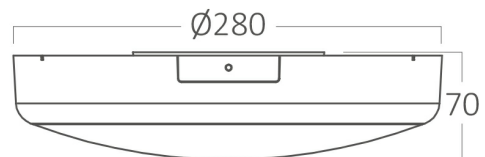

PRODUCT DATASHEET

MODEL NO BC15-00580

DESCRIPTION BRY-GRANDE-RND-20W-4IN1-SNS-KIT-IP54-CEILING LIGHT

Luminare is intended to use in outdoor applications

General Characteristics

Model No	:	BC15-00580
Main Family	:	Indoor Lighting
Sub Family	:	Sensor Fixtures
Type	:	Ceiling Light
Body Color	:	White
Lamp Shape	:	Non-Directional
Dimmable	:	Not-Dimmable
Light Source	:	LED
Warranty	:	2 years(1 year for battery)
Class	:	Class II
IP	:	IP54
IK	:	IK07

Electrical Characteristics

Lifetime	:	20000 h
Voltage	:	220-240V
Power Factor	:	>0,7
Material	:	PC
Working Temperature	:	-20 C+40 C
Working Time	:	4 h
Frequency	:	50-60 Hz

Dimensions & Weight

Diameter	:	280 mm
P. Height	:	70 mm
Weight	:	723 gr

Sensor Informations

Sensor Type	:	Microwave
Detection Distance	:	4-5 m
Detection Angle	:	180° Degrees
Installation Height	:	3m
Time Delay	:	30-60-120 sec (adjustable)
Lux	:	<20 lux

Product Characteristics

Package Informations

N.W.	:	5,78 kgs
G.W.	:	7,70 kgs
PCS/CTN	:	8 pcs
Length	:	585 mm
Width	:	315 mm
Height	:	300 mm
EAN	:	5949097739934