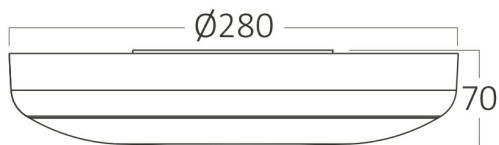

PRODUCT DATASHEET

MODEL NO BC15-00480

DESCRIPTION BRY-GRANDE-RND-20W-4IN1-SNS-IP54-CEILING LIGHT

Luminare is intended to use in outdoor applications

General Characteristics

Model No	:	BC15-00480
Main Family	:	Indoor Lighting
Sub Family	:	Sensor Fixtures
Type	:	Ceiling Light
Body Color	:	White
Lamp Shape	:	Non-Directional
Dimmable	:	Not-Dimmable
Light Source	:	LED
Warranty	:	2 years
Class	:	Class II
IP	:	IP54
IK	:	IK07

Electrical Characteristics

Lifetime	:	20000 h
Voltage	:	220-240V
Power Factor	:	>0,7
Material	:	PC
Working Temperature	:	-20 C+40 C
Frequency	:	50-60 Hz

Package Informations

N.W.	:	5,41 kgs
G.W.	:	7,35 kgs
PCS/CTN	:	8 pcs
Length	:	585 mm
Width	:	315 mm
Height	:	300 mm
EAN	:	5949097739927

Product Characteristics

Wattage	:	20 w
Color Temperature	:	4IN1
Quse Lumen	:	2000 lm
Color Rendering Index (CRI)	:	>80
Energy Efficiency Level	:	F
Beam Angle	:	120° Degrees
Color Category	:	3IN1

Dimensions & Weight

Diameter	:	280 mm
P. Height	:	70 mm
Weight	:	677 gr

Sensor Informations

Sensor Type	:	Microwave
Detection Distance	:	4-5 m
Detection Angle	:	180° Degrees
Installation Height	:	3m
Time Delay	:	30-60-120 sec (adjustable)
Lux	:	<20 lux