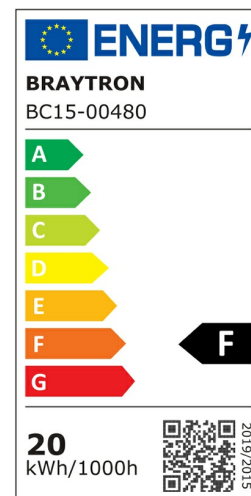

PRODUCT DATASHEET

MODEL NO BC15-00480

DESCRIPTION BRY-GRANDE-RND-20W-4IN1-SNS-IP54-CEILING LIGHT

Luminare is intended to use in outdoor applications

General Characteristics

Model No	:	BC15-00480
Main Family	:	Indoor Lighting
Sub Family	:	Sensor Fixtures
Type	:	Ceiling Light
Body Color	:	White
Lamp Shape	:	Non-Directional
Dimmable	:	Not-Dimmable
Light Source	:	LED
Warranty	:	2 years
Class	:	Class II
IP	:	IP54
IK	:	IK07

Electrical Characteristics

Lifetime	:	20000 h
Voltage	:	220-240V
Power Factor	:	>0,7
Material	:	PC
Working Temperature	:	-20 C+40 C
Frequency	:	50-60 Hz

Package Informations

N.W.	:	5,41 kgs
G.W.	:	7,35 kgs
PCS/CTN	:	8 pcs
Length	:	585 mm
Width	:	315 mm
Height	:	300 mm
EAN	:	5949097739927

Product Characteristics

Wattage	:	20 w
Color Temperature	:	4IN1
Quse Lumen	:	2000 lm
Color Rendering Index (CRI)	:	>80
Energy Efficiency Level	:	F
Beam Angle	:	120° Degrees
Color Category	:	3IN1

Dimensions & Weight

Diameter	:	280 mm
P. Height	:	70 mm
Weight	:	677 gr

Sensor Informations

Sensor Type	:	Microwave
Detection Distance	:	4-5 m
Detection Angle	:	180° Degrees
Installation Height	:	3m
Time Delay	:	30-60-120 sec (adjustable)
Lux	:	<20 lux