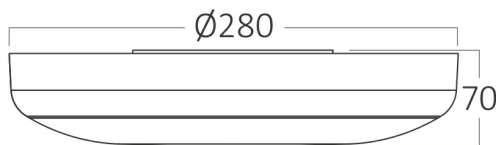

PRODUCT DATASHEET

MODEL NO BC15-00480

DESCRIPTION BRY-GRANDE-RND-20W-4IN1-SNS-IP54-CEILING LIGHT

Luminare is intended to use in outdoor applications

General Characteristics

Model No	:	BC15-00480
Main Family	:	Indoor Lighting
Sub Family	:	Sensor Fixtures
Type	:	Ceiling Light
Body Color	:	White
Lamp Shape	:	Non-Directional
Dimmable	:	Not-Dimmable
Light Source	:	LED
Warranty	:	2 years
Class	:	Class II
IP	:	IP54
IK	:	IK07

Electrical Characteristics

Lifetime	:	20000 h
Voltage	:	220-240V
Power Factor	:	>0,7
Material	:	PC
Working Temperature	:	-20 C+40 C
Frequency	:	50-60 Hz

Package Informations

N.W.	:	5,41 kgs
G.W.	:	7,35 kgs
PCS/CTN	:	8 pcs
Length	:	585 mm
Width	:	315 mm
Height	:	300 mm
EAN	:	5949097739927

Product Characteristics

Wattage	:	20 w
Color Temperature	:	4IN1
Quse Lumen	:	2000 lm
Color Rendering Index (CRI)	:	>80
Energy Efficiency Level	:	F
Beam Angle	:	120° Degrees
Color Category	:	3IN1

Dimensions & Weight

Diameter	:	280 mm
P. Height	:	70 mm
Weight	:	677 gr

Sensor Informations

Sensor Type	:	Microwave
Detection Distance	:	4-5 m
Detection Angle	:	180° Degrees
Installation Height	:	3m
Time Delay	:	30-60-120 sec (adjustable)
Lux	:	<20 lux