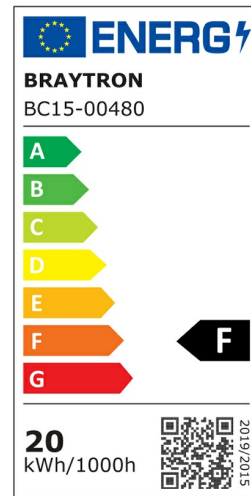

Braytron

PRODUCT DATASHEET

MODEL NO BC15-00480

DESCRIPTION BRY-GRANDE-RND-20W-5IN1-SNS-IP54-CEILING LIGHT

IP54

SENSOR

POWER
ADJUSTABLE

5 CCT

Electrical Characteristics

Lifetime	:	20000 h
Voltage	:	220-240V
Power Factor	:	>0,7
Material	:	PC
Working Temperature	:	-20 C+40 C
Frequency	:	50-60 Hz

Package Informations

N.W.	:	5,41 kgs
G.W.	:	7,35 kgs
PCS/CTN	:	8 pcs
Length	:	585 mm
Width	:	315 mm
Height	:	300 mm
EAN	:	5949097739927

Product Characteristics

Wattage	:	20 w
Color Temperature	:	5IN1
Quse Lumen	:	2000 lm
Color Rendering Index (CRI)	:	>80
Energy Efficiency Level	:	F
Beam Angle	:	120° Degrees
Color Category	:	5IN1

Dimensions & Weight

Diameter	:	280 mm
P. Height	:	70 mm
Weight	:	677 gr

Sensor Informations

Sensor Type	:	Microwave
Detection Distance	:	4-5 m
Detection Angle	:	180° Degrees
Installation Height	:	3m
Time Delay	:	30-60-120 sec (adjustable)
Lux	:	<20 lux