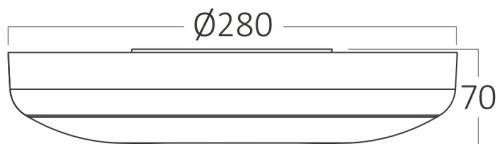

IP54

SENSOR

POWER
ADJUSTABLE

5 CCT