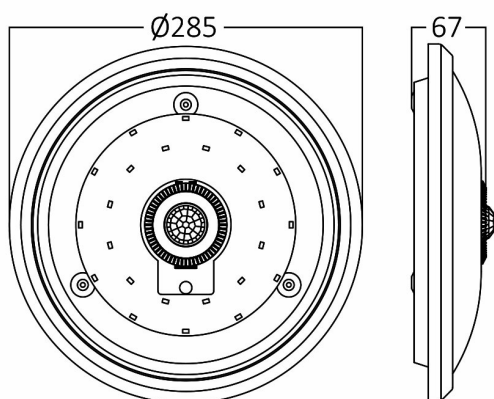

PRODUCT DATASHEET

MODEL NO BC15-00330

DESCRIPTION BRY-SENSA-15W-SNS-6500K-LED CEILING LIGHT

General Characteristics

Model No	:	BC15-00330
Main Family	:	Indoor Lighting
Sub Family	:	Fixtures
Type	:	Ceiling Light
Body Color	:	White
Lamp Shape	:	Non-Directional
Dimmable	:	Not-Dimmable
Light Source	:	LED
Warranty	:	2 years
Class	:	Class II
IP	:	IP20

Electrical Characteristics

Lifetime	:	20000 h
Voltage	:	220-240V
Power Factor	:	>0,5
Material	:	Metal
Working Temperature	:	-20 C+40 C
Frequency	:	50-60 Hz

Package Informations

N.W.	:	5,00 kgs
G.W.	:	7,10 kgs
PCS/CTN	:	10 pcs
Length	:	380 mm
Width	:	315 mm
Height	:	615 mm
EAN	:	5949097703522

Product Characteristics

Wattage	:	15 w
Color Temperature	:	6500K
Quse Lumen	:	1460 lm
Color Rendering Index (CRI)	:	>80
Energy Efficiency Level	:	F
Beam Angle	:	120° Degrees
Color Category	:	Cool White

Dimensions & Weight

Diameter	:	285 mm
P. Height	:	67 mm
Weight	:	500 gr

Sensor Informations

Sensor Type	:	Motion
Detection Distance	:	Max. 6m
Installation Height	:	1,5m-3,5m
Time Delay	:	8sec-2min