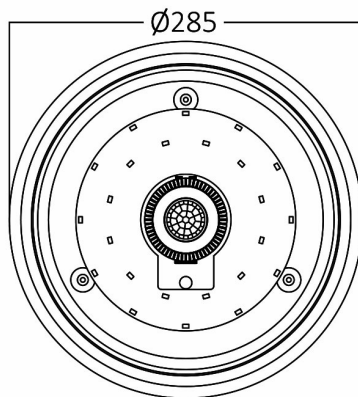

Braytron

PRODUCT DATASHEET

MODEL NO BC15-00310

DESCRIPTION BRY-SENSA-15W-SNS-4000K-LED CEILING LIGHT

BRAYTRON SRL

Bulavardul iuliu maniu, Nr.616, Sector 6, 061129, Bucuresti-ROMANIA

info@braytron.com

www.braytron.com

General Characteristics

Model No	:	BC15-00310
Main Family	:	Indoor Lighting
Sub Family	:	Fixtures
Type	:	Ceiling Light
Body Color	:	White
Lamp Shape	:	Non-Directional
Dimmable	:	Not-Dimmable
Light Source	:	LED
Warranty	:	2 years
Class	:	Class II
IP	:	IP20

Electrical Characteristics

Lifetime	:	20000 h
Voltage	:	220-240V
Power Factor	:	>0,5
Material	:	Metal
Working Temperature	:	-20 C+40 C
Frequency	:	50-60 Hz

Package Informations

N.W.	:	5,00 kgs
G.W.	:	7,10 kgs
PCS/CTN	:	10 pcs
Length	:	380 mm
Width	:	315 mm
Height	:	615 mm
EAN	:	5949097729164

Dimensions & Weight

Diameter	:	285 mm
P. Height	:	67 mm
Weight	:	500 gr

Sensor Informations

Sensor Type	:	Motion
Detection Distance	:	Max. 6m
Installation Height	:	1,5m-3,5m
Time Delay	:	8sec-2min