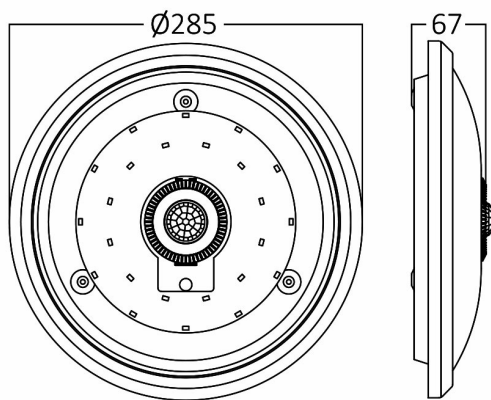

## PRODUCT DATASHEET

MODEL NO BC15-00310

DESCRIPTION BRY-SENSA-15W-SNS-4000K-LED CEILING LIGHT

### General Characteristics

Model No	:	BC15-00310
Main Family	:	Indoor Lighting
Sub Family	:	Fixtures
Type	:	Ceiling Light
Body Color	:	White
Lamp Shape	:	Non-Directional
Dimmable	:	Not-Dimmable
Light Source	:	LED
Warranty	:	2 years
Class	:	Class II
IP	:	IP20

### Package Informations

N.W.	:	5,00 kgs
G.W.	:	7,10 kgs
PCS/CTN	:	10 pcs
Length	:	380 mm
Width	:	315 mm
Height	:	615 mm
EAN	:	5949097729164

### Dimensions & Weight

Diameter	:	285 mm
P. Height	:	67 mm
Weight	:	500 gr