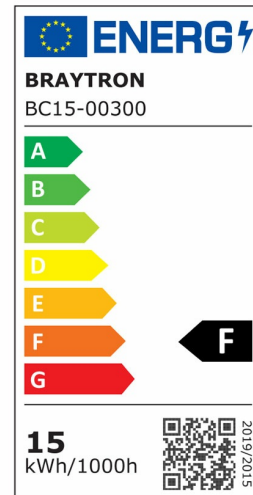

PRODUCT DATASHEET

MODEL NO BC15-00300

DESCRIPTION BRY-SENSA-15W-SNS-3000K-LED CEILING LIGHT

General Characteristics

Model No	:	BC15-00300
Main Family	:	Indoor Lighting
Sub Family	:	Fixtures
Type	:	Ceiling Light
Body Color	:	White
Lamp Shape	:	Non-Directional
Dimmable	:	Not-Dimmable
Light Source	:	LED
Warranty	:	2 years
Class	:	Class II
IP	:	IP20

Electrical Characteristics

Lifetime	:	20000 h
Voltage	:	220-240V
Power Factor	:	>0,5
Material	:	Metal
Working Temperature	:	-20 C+40 C
Frequency	:	50-60 Hz

Package Informations

N.W.	:	5,00 kgs
G.W.	:	7,10 kgs
PCS/CTN	:	10 pcs
Length	:	380 mm
Width	:	315 mm
Height	:	615 mm
EAN	:	5949097703515

Product Characteristics

Wattage	:	15 w
Color Temperature	:	3000K
Quse Lumen	:	1460 lm
Color Rendering Index (CRI)	:	>80
Energy Efficiency Level	:	F
Beam Angle	:	120° Degrees
Color Category	:	Warm White

Dimensions & Weight

Diameter	:	285 mm
P. Height	:	67 mm
Weight	:	500 gr

Sensor Informations

Sensor Type	:	Motion
Detection Distance	:	Max. 6m
Installation Height	:	1,5m-3,5m
Time Delay	:	8sec-2min