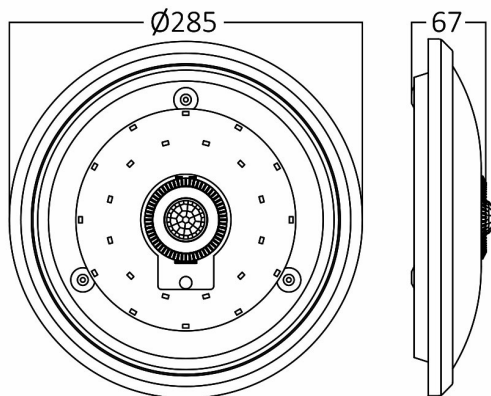

PRODUCT DATASHEET

MODEL NO BC15-00300

DESCRIPTION BRY-SENSA-15W-SNS-3000K-LED CEILING LIGHT

General Characteristics

Model No	:	BC15-00300
Main Family	:	Indoor Lighting
Sub Family	:	Fixtures
Type	:	Ceiling Light
Body Color	:	White
Lamp Shape	:	Non-Directional
Dimmable	:	Not-Dimmable
Light Source	:	LED
Warranty	:	2 years
Class	:	Class II
IP	:	IP20

Electrical Characteristics

Lifetime	:	20000 h
Voltage	:	220-240V
Power Factor	:	>0,5
Material	:	Metal
Working Temperature	:	-20 C+40 C
Frequency	:	50-60 Hz

Package Informations

N.W.	:	5,00 kgs
G.W.	:	7,10 kgs
PCS/CTN	:	10 pcs
Length	:	380 mm
Width	:	315 mm
Height	:	615 mm
EAN	:	5949097703515

Product Characteristics

Wattage	:	15 w
Color Temperature	:	3000K
Quse Lumen	:	1460 lm
Color Rendering Index (CRI)	:	>80
Energy Efficiency Level	:	F
Beam Angle	:	120° Degrees
Color Category	:	Warm White

Dimensions & Weight

Diameter	:	285 mm
P. Height	:	67 mm
Weight	:	500 gr

Sensor Informations

Sensor Type	:	Motion
Detection Distance	:	Max. 6m
Installation Height	:	1,5m-3,5m
Time Delay	:	8sec-2min