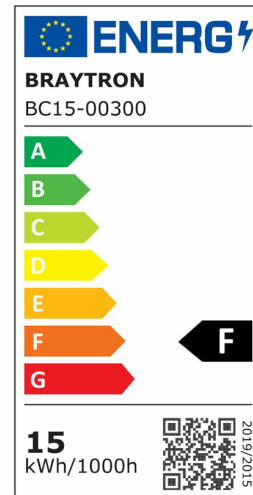

## PRODUCT DATASHEET

MODEL NO BC15-00300

DESCRIPTION BRY-SENSA-15W-SNS-3000K-LED CEILING LIGHT

### General Characteristics

Model No	:	BC15-00300
Main Family	:	Indoor Lighting
Sub Family	:	Fixtures
Type	:	Ceiling Light
Body Color	:	White
Lamp Shape	:	Non-Directional
Dimmable	:	Not-Dimmable
Light Source	:	LED
Warranty	:	2 years
Class	:	Class II
IP	:	IP20

### Electrical Characteristics

Lifetime	:	20000 h
Voltage	:	220-240V
Power Factor	:	>0,5
Material	:	Metal
Working Temperature	:	-20 C+40 C
Frequency	:	50-60 Hz

### Product Characteristics

Wattage	:	15 w
Color Temperature	:	3000K
Quse Lumen	:	1460 lm
Color Rendering Index (CRI)	:	>80
Energy Efficiency Level	:	F
Beam Angle	:	120° Degrees
Color Category	:	Warm White