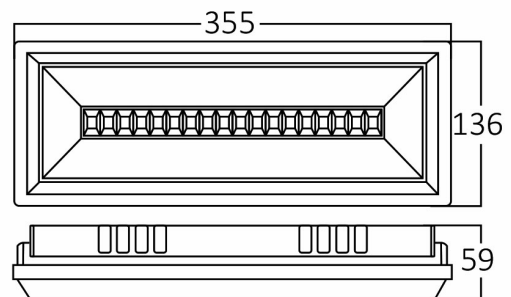

Braytron

PRODUCT DATASHEET

MODEL NO BC14-00900

DESCRIPTION BRY-EXIT-LED-5W-DUAL-IP65-WHT-EMERGENCY EXIT

Luminare is intended to use in outdoor applications

BRAYTRON SRL

Bulavardul Iuliu Maniu, Nr.616, Sector 6, 061129, Bucuresti-ROMANIA

info@braytron.com

www.braytron.com

Page 1-2

General Characteristics

Model No	:	BC14-00900
Main Family	:	Rechargeables
Sub Family	:	Exit Lamp
Type	:	Exit Sign
Body Color	:	White
Lamp Shape	:	N/A
Dimmable	:	Not-Dimmable
Light Source	:	LED
Warranty	:	2 years
Class	:	Class II
IP	:	IP65
IK	:	IK07

P. Length	:	355 mm
P. Width	:	136 mm
P. Height	:	59 mm
Weight	:	630 gr

Product Characteristics

Wattage	:	5 w
Color Temperature	:	6500K
Quse Lumen	:	350 lm
Color Rendering Index (CRI)	:	>70
Beam Angle	:	120° Degrees
Color Category	:	Cool White

Package Informations

N.W.	:	6,30 kgs
G.W.	:	7,70 kgs
PCS/CTN	:	10 pcs
Length	:	380 mm
Width	:	310 mm
Height	:	345 mm
EAN	:	5949097710087