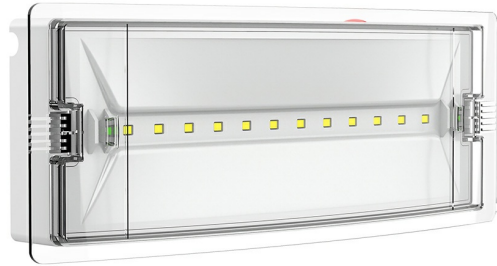

Braytron

PRODUCT DATASHEET

MODEL NO BC14-00800

DESCRIPTION BRY-EXIT-LED-3W-DUAL-IP54-WHT-EMERGENCY EXIT LAMP

IP54

Luminare is intended to use in outdoor applications

BRAYTRON SRL

Bulaverdul iuliu maniu, Nr.616, Sector 6, 061129, Bucuresti-ROMANIA

info@braytron.com

www.braytron.com

Page 1-2

General Characteristics

Model No	:	BC14-00800
Main Family	:	Rechargeables
Sub Family	:	Exit Lamp
Type	:	Led Emergency
Body Color	:	White
Lamp Shape	:	N/A
Dimmable	:	Not-Dimmable
Light Source	:	LED
Warranty	:	2 years
Class	:	Class II
IP	:	IP54

P. Length	:	240 mm
P. Width	:	90 mm
P. Height	:	46 mm
Weight	:	270 gr

Product Characteristics

Wattage	:	3 w
Color Temperature	:	6500K
Quse Lumen	:	100 lm
Beam Angle	:	120° Degrees
Color Category	:	Cool White