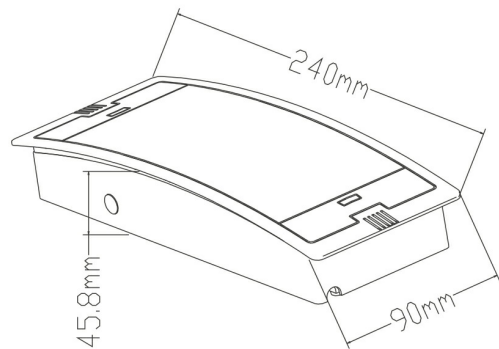

Braytron

PRODUCT DATASHEET

MODEL NO BC14-00800

DESCRIPTION BRY-EXIT-LED-3W-DUAL-IP54-WHT-EMERGENCY EXIT LAMP

IP54

Luminare is intended to use in outdoor applications

BRAYTRON SRL

Bulaverdul iuliu maniu, Nr.616, Sector 6, 061129, Bucuresti-ROMANIA

P. Length	:	240 mm
P. Width	:	90 mm
P. Height	:	46 mm
Weight	:	270 gr

Product Characteristics

Wattage	:	3 w
Color Temperature	:	6500K
Quse Lumen	:	100 lm
Beam Angle	:	120° Degrees
Color Category	:	Cool White

Battery Informations

Battery	:	LiFePO4 3.2V-600maH
Emergency Mode	:	Dual (Non-Maintaned, Maintaned)
Charging Time	:	6 h-8 h
View Distance	:	14 m

Package Informations

N.W.	:	5,40 kgs
G.W.	:	6,75 kgs
PCS/CTN	:	20 pcs
Length	:	390 mm
Width	:	255 mm
Height	:	275 mm
EAN	:	5949097739651