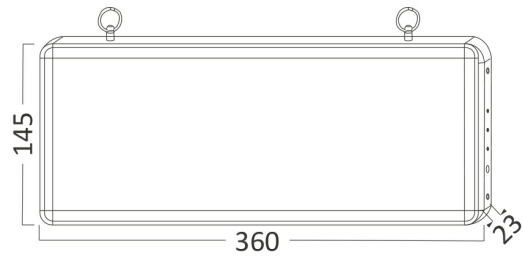

Braytron

PRODUCT DATASHEET

MODEL NO BC14-00763

DESCRIPTION BRY-EXIT-LED-2W-IP20-GLS-HIDRANT-EXIT LAMP

BRAYTRON SRL

Bulavardul iuliu maniu, Nr.616, Sector 6, 061129, Bucuresti-ROMANIA

info@braytron.com

www.braytron.com

Page 1-2

General Characteristics

Model No	:	BC14-00763
Main Family	:	Rechargeables
Sub Family	:	Exit Lamp
Type	:	Exit Sign
Body Color	:	Silver
Lamp Shape	:	N/A
Light Source	:	N/A
Warranty	:	2 years
Class	:	Class I
IP	:	IP20

Electrical Characteristics

Lifetime	:	20000 h
Voltage	:	220-240V
Material	:	Aluminium
Working Temperature	:	-20 C+40 C
Working Time	:	1,5 h
Frequency	:	50-60 Hz

Package Informations

N.W.	:	9,00 kgs
G.W.	:	11,25 kgs
PCS/CTN	:	20 pcs
Length	:	370 mm
Width	:	290 mm
Height	:	340 mm
EAN	:	5949097739842

Product Characteristics

Wattage	:	Max 3 w
---------	---	---------

Dimensions & Weight

P. Length	:	360 mm
P. Width	:	145 mm
P. Height	:	23 mm
Weight	:	450 gr

Battery Informations

Charging Type	:	AC/DC
Number Of Charging Cycles	:	300