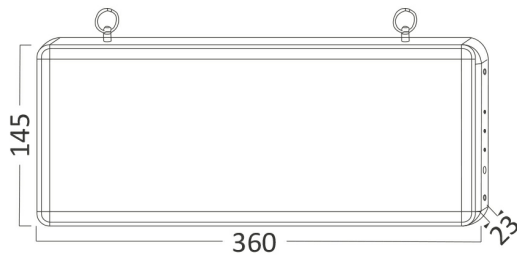

Braytron

PRODUCT DATASHEET

MODEL NO BC14-00763

DESCRIPTION BRY-EXIT-LED-2W-IP20-GLS-HIDRANT-EXIT LAMP

BRAYTRON SRL

Bulavardul iuliu maniu, Nr.616, Sector 6, 061129, Bucuresti-ROMANIA

info@braytron.com

www.braytron.com

Page 1-2

General Characteristics

Model No	:	BC14-00763
Main Family	:	Rechargeables
Sub Family	:	Exit Lamp
Type	:	Exit Sign
Body Color	:	Silver
Lamp Shape	:	N/A
Light Source	:	N/A
Warranty	:	2 years
Class	:	Class I
IP	:	IP20

Electrical Characteristics

Lifetime	:	20000 h
Voltage	:	220-240V
Material	:	Aluminium
Working Temperature	:	-20 C+40 C
Working Time	:	1,5 h
Frequency	:	50-60 Hz

Package Informations

N.W.	:	9,00 kgs
G.W.	:	11,25 kgs
PCS/CTN	:	20 pcs
Length	:	370 mm
Width	:	290 mm
Height	:	340 mm
EAN	:	5949097739842

Product Characteristics

Wattage	:	Max 3 w
---------	---	---------

Dimensions & Weight

P. Length	:	360 mm
P. Width	:	145 mm
P. Height	:	23 mm
Weight	:	450 gr

Battery Informations

Charging Type	:	AC/DC
Number Of Charging Cycles	:	300