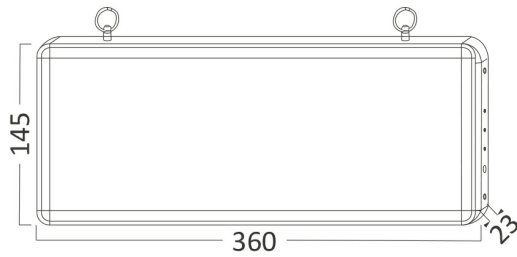

PRODUCT DATASHEET

MODEL NO BC14-00753

DESCRIPTION BRY-EXIT-LED-2W-IP20-GLS-DOWN-EXIT LAMP

General Characteristics

Model No	:	BC14-00753
Main Family	:	Rechargeables
Sub Family	:	Exit Lamp
Type	:	Exit Lamp
Body Color	:	Silver
Lamp Shape	:	N/A
Light Source	:	N/A
Warranty	:	2 years
Class	:	Class I
IP	:	IP20

Electrical Characteristics

Lifetime	:	20000 h
Voltage	:	220-240V
Material	:	Aluminium
Working Temperature	:	-20 C+40 C
Working Time	:	1,5 h
Frequency	:	50-60 Hz

Package Informations

N.W.	:	9,22 kgs
G.W.	:	11,10 kgs
PCS/CTN	:	20 pcs
Length	:	370 mm
Width	:	290 mm
Height	:	340 mm
EAN	:	5949097701276

Product Characteristics

Wattage	:	Max 3 w
---------	---	---------

Dimensions & Weight

P. Length	:	360 mm
P. Width	:	145 mm
P. Height	:	23 mm
Weight	:	461 gr

Battery Informations

Charging Type	:	AC/DC
Number Of Charging Cycles	:	300