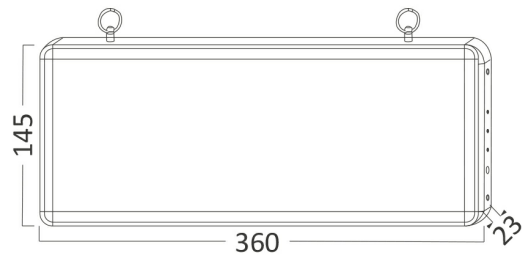

PRODUCT DATASHEET

MODEL NO BC14-00753

DESCRIPTION BRY-EXIT-LED-2W-IP20-GLS-DOWN-EXIT LAMP

General Characteristics

Model No	:	BC14-00753
Main Family	:	Rechargeables
Sub Family	:	Exit Lamp
Type	:	Exit Lamp
Body Color	:	Silver
Lamp Shape	:	N/A
Light Source	:	N/A
Warranty	:	2 years
Class	:	Class I
IP	:	IP20

Electrical Characteristics

Lifetime	:	20000 h
Voltage	:	220-240V
Material	:	Aluminium
Working Temperature	:	-20 C+40 C
Working Time	:	1,5 h
Frequency	:	50-60 Hz

Package Informations

N.W.	:	9,22 kgs
G.W.	:	11,10 kgs
PCS/CTN	:	20 pcs
Length	:	370 mm
Width	:	290 mm
Height	:	340 mm
EAN	:	5949097701276

Product Characteristics

Wattage	:	Max 3 w
---------	---	---------

Dimensions & Weight

P. Length	:	360 mm
P. Width	:	145 mm
P. Height	:	23 mm
Weight	:	461 gr

Battery Informations

Charging Type	:	AC/DC
Number Of Charging Cycles	:	300