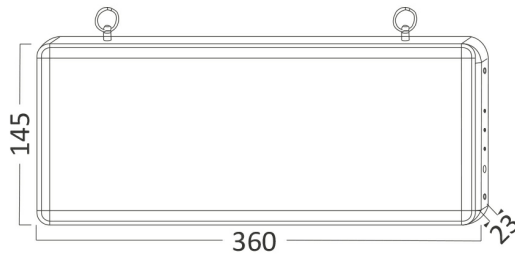

PRODUCT DATASHEET

MODEL NO BC14-00553

DESCRIPTION BRY-EXIT-LED-2W-IP20-GLS-EXIT-IESIRE-EXIT LAMP

General Characteristics

Model No	:	BC14-00553
Main Family	:	Rechargeables
Sub Family	:	Exit Lamp
Type	:	Exit Lamp
Body Color	:	Silver
Lamp Shape	:	N/A
Light Source	:	N/A
Warranty	:	2 years
Class	:	Class I
IP	:	IP20

Electrical Characteristics

Lifetime	:	20000 h
Voltage	:	220-240V
Material	:	Aluminium
Working Temperature	:	-20 C+40 C
Working Time	:	1,5 h
Frequency	:	50-60 Hz

Package Informations

N.W.	:	9,22 kgs
G.W.	:	11,10 kgs
PCS/CTN	:	20 pcs
Length	:	370 mm
Width	:	290 mm
Height	:	340 mm
EAN	:	5949097701177

Product Characteristics

Wattage	:	Max 3 w
---------	---	---------

Dimensions & Weight

P. Length	:	360 mm
P. Width	:	145 mm
P. Height	:	23 mm
Weight	:	461 gr

Battery Informations

Charging Type	:	AC/DC
Number Of Charging Cycles	:	300