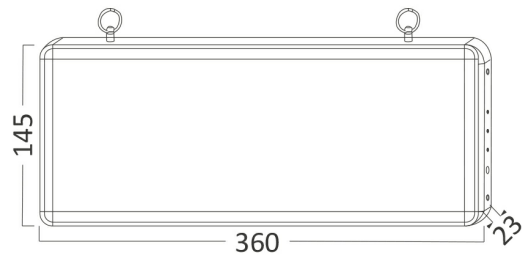

PRODUCT DATASHEET

MODEL NO BC14-00553

DESCRIPTION BRY-EXIT-LED-2W-IP20-GLS-EXIT-IESIRE-EXIT LAMP

General Characteristics

Model No	:	BC14-00553
Main Family	:	Rechargeables
Sub Family	:	Exit Lamp
Type	:	Exit Lamp
Body Color	:	Silver
Lamp Shape	:	N/A
Light Source	:	N/A
Warranty	:	2 years
Class	:	Class I
IP	:	IP20

Electrical Characteristics

Lifetime	:	20000 h
Voltage	:	220-240V
Material	:	Aluminium
Working Temperature	:	-20 C+40 C
Working Time	:	1,5 h
Frequency	:	50-60 Hz

Package Informations

N.W.	:	9,22 kgs
G.W.	:	11,10 kgs
PCS/CTN	:	20 pcs
Length	:	370 mm
Width	:	290 mm
Height	:	340 mm
EAN	:	5949097701177

Product Characteristics

Wattage	:	Max 3 w
---------	---	---------

Dimensions & Weight

P. Length	:	360 mm
P. Width	:	145 mm
P. Height	:	23 mm
Weight	:	461 gr

Battery Informations

Charging Type	:	AC/DC
Number Of Charging Cycles	:	300