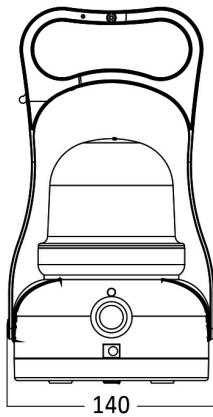

Braytron

PRODUCT DATASHEET

MODEL NO BC04-00230

DESCRIPTION BRY-CM011-8WLED-LTB-6500K-RED-RECHAREABLE LANTERN

BRAYTRON SRL

Bulavardul iuliu maniu, Nr.616, Sector 6, 061129, Bucuresti-ROMANIA

info@braytron.com

www.braytron.com

Page 1-2