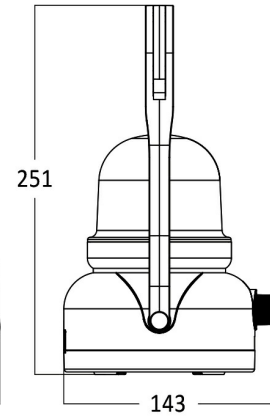

Braytron

PRODUCT DATASHEET

MODEL NO BC04-00230

DESCRIPTION BRY-CM011-8WLED-LTB-6500K-RED-RECHAREABLE LANTERN

BRAYTRON SRL

Bulavardul iuliu maniu, Nr.616, Sector 6, 061129, Bucuresti-ROMANIA

info@braytron.com

www.braytron.com

Page 1-2