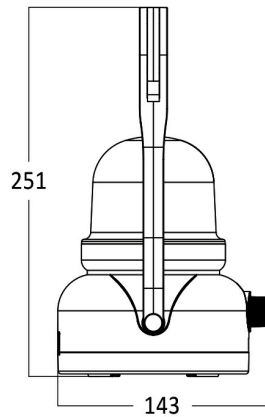

Braytron

PRODUCT DATASHEET

MODEL NO BC04-00230

DESCRIPTION BRY-CM011-8WLED-LTB-6500K-RED-RECHAREABLE LANTERN

BRAYTRON SRL

Bulavardul iuliu maniu, Nr.616, Sector 6, 061129, Bucuresti-ROMANIA

info@braytron.com

www.braytron.com

Page 1-2