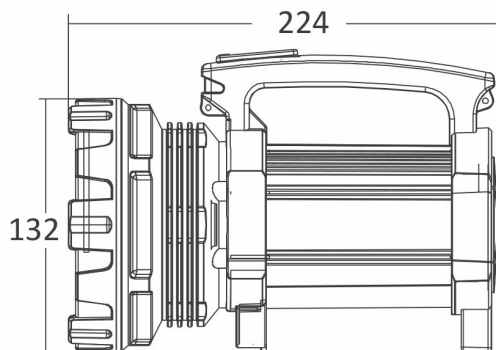

PRODUCT DATASHEET

MODEL NO BC03-00187

DESCRIPTION BRY-TR018-15W-6500K-RED-BLC-RECH.TORCH

General Characteristics

Model No	:	BC03-00187
Main Family	:	Rechargeables
Sub Family	:	LED Torch
Type	:	Torch
Body Color	:	Red-Black
Lamp Shape	:	Non-Directional
Dimmable	:	Not-Dimmable
Light Source	:	LED
Warranty	:	1 year
Class	:	Class III
IP	:	IP20

Electrical Characteristics

Voltage	:	220-240V
Material	:	ABS
Working Temperature	:	-20 C+40 C
Working Time	:	4h (High)-8h (Low)
Frequency	:	50-60 Hz

Package Informations

N.W.	:	9,50 kgs
G.W.	:	10,90 kgs
PCS/CTN	:	8 pcs
Length	:	560 mm
Width	:	255 mm
Height	:	305 mm
EAN	:	5949097722646

Product Characteristics

Wattage	:	15 w
Color Temperature	:	6500K
Quse Lumen	:	450 lm
Energy Efficiency Level	:	G
Beam Angle	:	90° Degrees
Color Category	:	Cool White

Dimensions & Weight

Diameter	:	140 mm
P. Length	:	224 mm
P. Height	:	132 mm
Weight	:	1200 gr