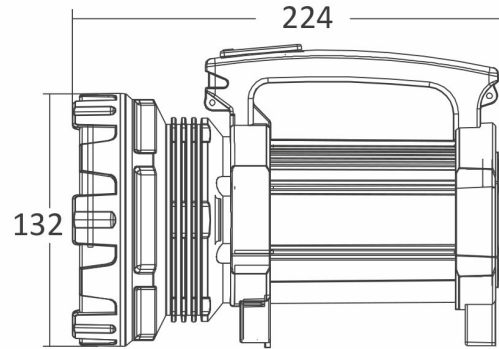

Braytron

PRODUCT DATASHEET

MODEL NO BC03-00187

DESCRIPTION BRY-TR018-15W-6500K-RED-BLC-RECH.TORCH

BRAYTRON SRL

Bulavardul iuliu maniu, Nr.616, Sector 6, 061129, Bucuresti-ROMANIA

info@braytron.com

www.braytron.com

Page 1-2

General Characteristics

Model No	:	BC03-00187
Main Family	:	Rechargeables
Sub Family	:	LED Torch
Type	:	Torch
Body Color	:	Red-Black
Lamp Shape	:	Non-Directional
Dimmable	:	Not-Dimmable
Light Source	:	LED
Warranty	:	1 year
Class	:	Class III
IP	:	IP20

Electrical Characteristics

Voltage	:	220-240V
Material	:	ABS
Working Temperature	:	-20 C+40 C
Working Time	:	4h (High)-8h (Low)
Frequency	:	50-60 Hz

Package Informations

N.W.	:	9,50 kgs
G.W.	:	10,90 kgs
PCS/CTN	:	8 pcs
Length	:	560 mm
Width	:	255 mm
Height	:	305 mm
EAN	:	5949097722646

Product Characteristics

Wattage	:	15 w
Color Temperature	:	6500K
Quse Lumen	:	450 lm
Beam Angle	:	90° Degrees
Color Category	:	Cool White

Dimensions & Weight

Diameter	:	140 mm
P. Length	:	224 mm
P. Height	:	132 mm
Weight	:	1200 gr