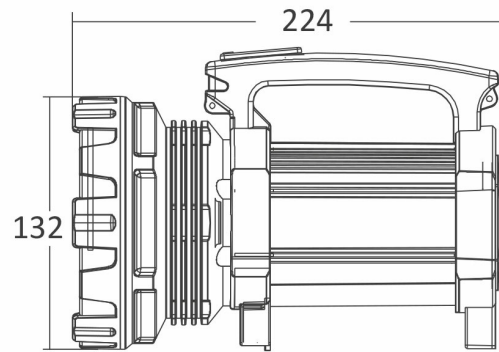

PRODUCT DATASHEET

MODEL NO BC03-00187

DESCRIPTION BRY-TR018-15W-6500K-RED-BLC-RECH.TORCH

General Characteristics

Model No	:	BC03-00187
Main Family	:	Rechargeables
Sub Family	:	LED Torch
Type	:	Torch
Body Color	:	Red-Black
Lamp Shape	:	Non-Directional
Dimmable	:	Not-Dimmable
Light Source	:	LED
Warranty	:	1 year
Class	:	Class III
IP	:	IP20

Electrical Characteristics

Voltage	:	220-240V
Material	:	ABS
Working Temperature	:	-20 C+40 C
Working Time	:	4h (High)-8h (Low)
Frequency	:	50-60 Hz

Package Informations

N.W.	:	9,50 kgs
G.W.	:	10,90 kgs
PCS/CTN	:	8 pcs
Length	:	560 mm
Width	:	255 mm
Height	:	305 mm
EAN	:	5949097722646

Product Characteristics

Wattage	:	15 w
Color Temperature	:	6500K
Quse Lumen	:	450 lm
Energy Efficiency Level	:	G
Beam Angle	:	90° Degrees
Color Category	:	Cool White

Dimensions & Weight

Diameter	:	140 mm
P. Length	:	224 mm
P. Height	:	132 mm
Weight	:	1200 gr