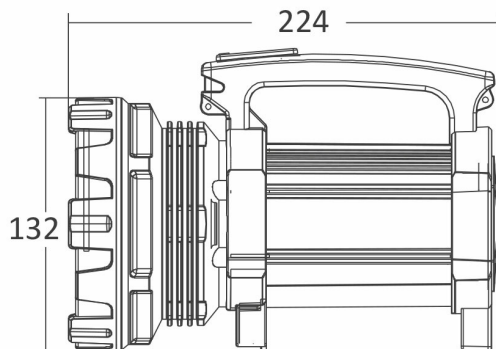

Braytron

PRODUCT DATASHEET

MODEL NO BC03-00187

DESCRIPTION BRY-TR018-15W-6500K-RED-BLC-RECH.TORCH

BRAYTRON SRL

Bulavardul iuliu maniu, Nr.616, Sector 6, 061129, Bucuresti-ROMANIA

info@braytron.com

www.braytron.com

Page 1-2

General Characteristics

Model No	:	BC03-00187
Main Family	:	Rechargeables
Sub Family	:	LED Torch
Type	:	Torch
Body Color	:	Red-Black
Lamp Shape	:	Non-Directional
Dimmable	:	Not-Dimmable
Light Source	:	LED
Warranty	:	1 year
Class	:	Class III
IP	:	IP20

Electrical Characteristics

Voltage	:	220-240V
Material	:	ABS
Working Temperature	:	-20 C+40 C
Working Time	:	4h (High)-8h (Low)
Frequency	:	50-60 Hz

Package Informations

N.W.	:	9,50 kgs
G.W.	:	10,90 kgs
PCS/CTN	:	8 pcs
Length	:	560 mm
Width	:	255 mm
Height	:	305 mm
EAN	:	5949097722646

Product Characteristics

Wattage	:	15 w
Color Temperature	:	6500K
Quse Lumen	:	450 lm
Beam Angle	:	90° Degrees
Color Category	:	Cool White

Dimensions & Weight

Diameter	:	140 mm
P. Length	:	224 mm
P. Height	:	132 mm
Weight	:	1200 gr