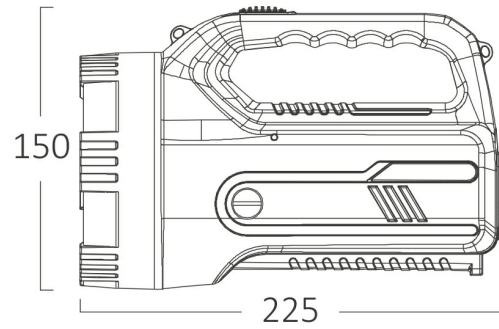

Braytron

PRODUCT DATASHEET

MODEL NO BC03-00151

DESCRIPTION BRY-TR015-5W-6500K-RED-BLC-RECH.TORCH

BRAYTRON SRL

Bulavardul iuliu maniu, Nr.616, Sector 6, 061129, Bucuresti-ROMANIA

info@braytron.com

www.braytron.com

Page 1-2

General Characteristics

Model No	:	BC03-00151
Main Family	:	Rechargeables
Sub Family	:	LED Torch
Type	:	Torch
Body Color	:	Black-Red
Lamp Shape	:	N/A
Dimmable	:	Not-Dimmable
Light Source	:	LED
Warranty	:	1 year
Class	:	Class III
IP	:	IP20

Electrical Characteristics

Voltage	:	220-240V
Material	:	ABS
Working Temperature	:	-20 C+40 C
Working Time	:	6-8 h
Frequency	:	50-60 Hz

Dimensions & Weight

Diameter	:	128 mm
P. Length	:	225 mm
P. Height	:	139 mm
Weight	:	785 gr

Package Informations

N.W.	:	7,85 kgs
G.W.	:	9,30 kgs
PCS/CTN	:	10 pcs
Length	:	680 mm
Width	:	250 mm
Height	:	295 mm
EAN	:	5949097722615