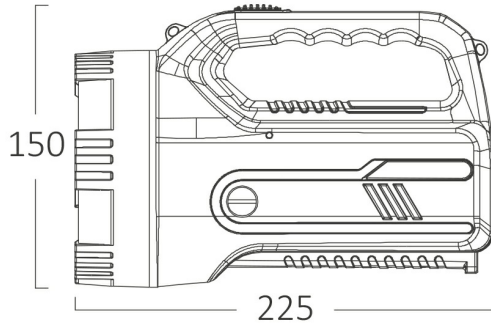

Braytron

PRODUCT DATASHEET

MODEL NO BC03-00151

DESCRIPTION BRY-TR015-5W-6500K-RED-BLC-RECH.TORCH

BRAYTRON SRL

Bulavardul iuliu maniu, Nr.616, Sector 6, 061129, Bucuresti-ROMANIA

info@braytron.com

www.braytron.com

Page 1-2

General Characteristics

Model No	:	BC03-00151
Main Family	:	Rechargeables
Sub Family	:	LED Torch
Type	:	Torch
Body Color	:	Black-Red
Lamp Shape	:	N/A
Dimmable	:	Not-Dimmable
Light Source	:	LED
Warranty	:	1 year
Class	:	Class III
IP	:	IP20

Electrical Characteristics

Voltage	:	220-240V
Material	:	ABS
Working Temperature	:	-20 C+40 C
Working Time	:	6-8 h
Frequency	:	50-60 Hz

Dimensions & Weight

Diameter	:	128 mm
P. Length	:	225 mm
P. Height	:	139 mm
Weight	:	785 gr

Package Informations

N.W.	:	7,85 kgs
G.W.	:	9,30 kgs
PCS/CTN	:	10 pcs
Length	:	680 mm
Width	:	250 mm
Height	:	295 mm
EAN	:	5949097722615