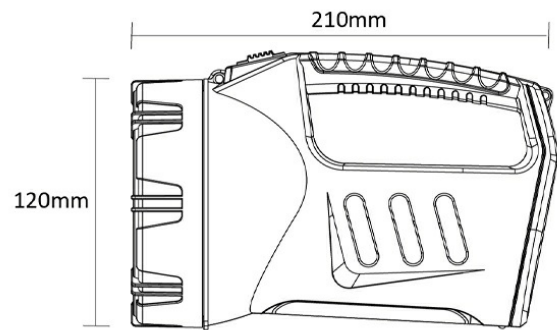

PRODUCT DATASHEET

MODEL NO BC03-00137

DESCRIPTION BRY-TR013-10W-6500K-YLW-BLC-RECH.TORCH

General Characteristics

Model No	:	BC03-00137
Main Family	:	Rechargeables
Sub Family	:	LED Torch
Type	:	Torch
Body Color	:	Yellow-Black
Lamp Shape	:	Non-Directional
Dimmable	:	Not-Dimmable
Light Source	:	LED
Warranty	:	1 year
Class	:	Class III
IP	:	IP20

Electrical Characteristics

Voltage	:	220-240V
Material	:	ABS
Working Temperature	:	-20 C+40 C
Working Time	:	8 h
Frequency	:	50-60 Hz

Package Informations

N.W.	:	4,80 kgs
G.W.	:	6,00 kgs
PCS/CTN	:	10 pcs
Length	:	660 mm
Width	:	225 mm
Height	:	275 mm
EAN	:	5949097722592

Product Characteristics

Wattage	:	10 w
Color Temperature	:	6500K
Quse Lumen	:	400 lm
Energy Efficiency Level	:	G
Beam Angle	:	90° Degrees
Color Category	:	Cool White

Dimensions & Weight

Diameter	:	120 mm
P. Length	:	210 mm
P. Height	:	128 mm
Weight	:	480 gr