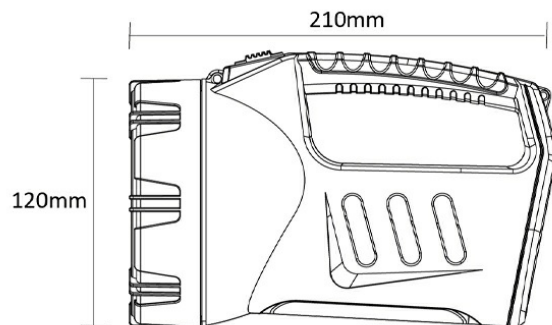

PRODUCT DATASHEET

MODEL NO BC03-00137

DESCRIPTION BRY-TR013-10W-6500K-YLW-BLC-RECH.TORCH

General Characteristics

Model No	:	BC03-00137
Main Family	:	Rechargeables
Sub Family	:	LED Torch
Type	:	Torch
Body Color	:	Yellow-Black
Lamp Shape	:	Non-Directional
Dimmable	:	Not-Dimmable
Light Source	:	LED
Warranty	:	1 year
Class	:	Class III
IP	:	IP20

Electrical Characteristics

Voltage	:	220-240V
Material	:	ABS
Working Temperature	:	-20 C+40 C
Working Time	:	8 h
Frequency	:	50-60 Hz

Package Informations

N.W.	:	4,80 kgs
G.W.	:	6,00 kgs
PCS/CTN	:	10 pcs
Length	:	660 mm
Width	:	225 mm
Height	:	275 mm
EAN	:	5949097722592

Product Characteristics

Wattage	:	10 w
Color Temperature	:	6500K
Quse Lumen	:	400 lm
Energy Efficiency Level	:	G
Beam Angle	:	90° Degrees
Color Category	:	Cool White

Dimensions & Weight

Diameter	:	120 mm
P. Length	:	210 mm
P. Height	:	128 mm
Weight	:	480 gr