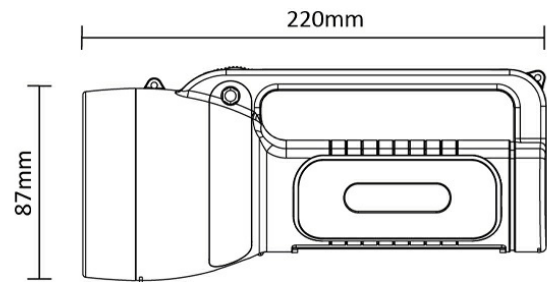

Braytron

PRODUCT DATASHEET

MODEL NO BC03-00100

DESCRIPTION BRY-TR010-3W-6500K-WHT-RECH.TORCH

BRAYTRON SRL

Bulavardul iuliu maniu, Nr.616, Sector 6, 061129, Bucuresti-ROMANIA

info@braytron.com

www.braytron.com

Page 1-2