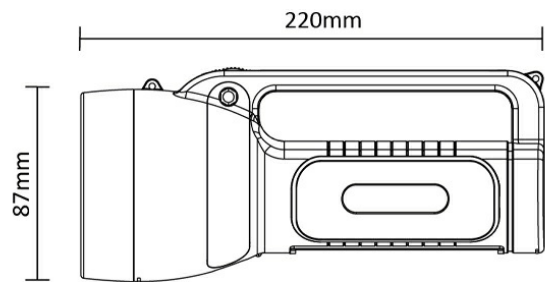

PRODUCT DATASHEET

MODEL NO BC03-00100

DESCRIPTION BRY-TR010-3W-6500K-WHT-RECH.TORCH

General Characteristics

Model No	:	BC03-00100
Main Family	:	Rechargeables
Sub Family	:	LED Torch
Type	:	Torch
Body Color	:	White
Lamp Shape	:	Non-Directional
Dimmable	:	Not-Dimmable
Light Source	:	LED
Warranty	:	1 year
Class	:	Class III
IP	:	IP20

Electrical Characteristics

Voltage	:	220-240V
Material	:	ABS
Working Temperature	:	-20 C+40 C
Working Time	:	8 h
Frequency	:	50-60 Hz

Package Informations

N.W.	:	7,70 kgs
G.W.	:	10,20 kgs
PCS/CTN	:	30 pcs
Length	:	600 mm
Width	:	250 mm
Height	:	500 mm
EAN	:	5949097722561

Product Characteristics

Wattage	:	3 w
Color Temperature	:	6500K
Quse Lumen	:	120 lm
Energy Efficiency Level	:	G
Beam Angle	:	90° Degrees
Color Category	:	Cool White

Dimensions & Weight

Diameter	:	87 mm
P. Length	:	220 mm
P. Height	:	87 mm
Weight	:	257 gr