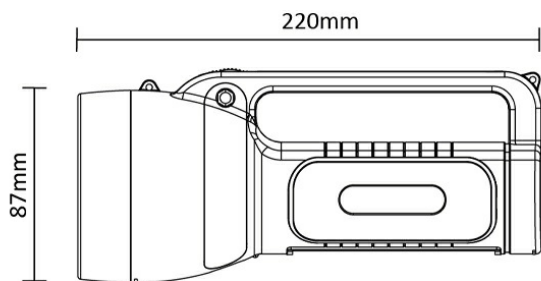

PRODUCT DATASHEET

MODEL NO BC03-00100

DESCRIPTION BRY-TR010-3W-6500K-WHT-RECH.TORCH

General Characteristics

Model No	:	BC03-00100
Main Family	:	Rechargeables
Sub Family	:	LED Torch
Type	:	Torch
Body Color	:	White
Lamp Shape	:	Non-Directional
Dimmable	:	Not-Dimmable
Light Source	:	LED
Warranty	:	1 year
Class	:	Class III
IP	:	IP20

Electrical Characteristics

Voltage	:	220-240V
Material	:	ABS
Working Temperature	:	-20 C+40 C
Working Time	:	8 h
Frequency	:	50-60 Hz

Package Informations

N.W.	:	7,70 kgs
G.W.	:	10,20 kgs
PCS/CTN	:	30 pcs
Length	:	600 mm
Width	:	250 mm
Height	:	500 mm
EAN	:	5949097722561

Product Characteristics

Wattage	:	3 w
Color Temperature	:	6500K
Quse Lumen	:	120 lm
Energy Efficiency Level	:	G
Beam Angle	:	90° Degrees
Color Category	:	Cool White

Dimensions & Weight

Diameter	:	87 mm
P. Length	:	220 mm
P. Height	:	87 mm
Weight	:	257 gr