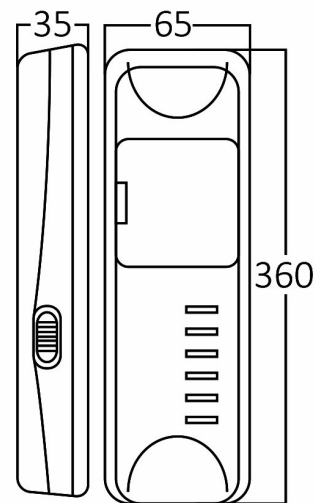

PRODUCT DATASHEET

MODEL NO BC01-00330

DESCRIPTION BRY-BM60-60LED-6500K-WHT-RECHARGEABLE LIGHT

General Characteristics

Model No	:	BC01-00330
Main Family	:	Rechargeables
Sub Family	:	LED Rechargeable
Type	:	Lantern
Body Color	:	White
Lamp Shape	:	N/A
Dimmable	:	Not-Dimmable
Light Source	:	LED
Warranty	:	1 year
Class	:	Class II
IP	:	IP20

Dimensions & Weight

P. Length	:	360 mm
P. Width	:	65 mm
P. Height	:	35 mm
Weight	:	310 gr

Product Characteristics

Wattage	:	4 w
Color Temperature	:	6500K
Quse Lumen	:	330 lm
Color Rendering Index (CRI)	:	>70
Beam Angle	:	120° Degrees
Color Category	:	Cool White

Battery Informations

Battery	:	3,7V 2200 mAh Lithium Battery
Charging Type	:	AC
Charging Time	:	24 h
Number Of Charging Cycles	:	500

Package Informations

N.W.	:	6,20 kgs
G.W.	:	7,65 kgs
PCS/CTN	:	20 pcs
Length	:	385 mm
Width	:	235 mm
Height	:	315 mm
EAN	:	5949097701092