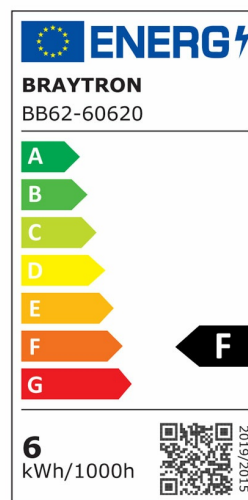

PRODUCT DATASHEET

MODEL NO BB62-60620

DESCRIPTION BRY-ADVANCE-6W-E27-T30-AMB-DIM-2200K-LED BULB

General Characteristics

Model No	:	BB62-60620
Main Family	:	Bulbs & Tubes
Sub Family	:	Filament Bulbs
Type	:	T30
Lamp Shape	:	Non-Directional
Dimmable	:	Dimmable
Light Source	:	LED
Socket	:	E27
Warranty	:	2 years
Class	:	Class II
IP	:	IP20

Electrical Characteristics

Lifetime	:	15000 h
Voltage	:	220-240V
Power Factor	:	>0,7
Material	:	Glass
Working Temperature	:	-20 C+40 C
Frequency	:	50-60 Hz
Current	:	29 mA

Package Informations

N.W.	:	2,45 kgs
G.W.	:	3,80 kgs
PCS/CTN	:	50 pcs
Length	:	395 mm
Width	:	210 mm
Height	:	245 mm
EAN	:	5949097704765

Product Characteristics

Wattage	:	6 w
Color Temperature	:	2200K
Quse Lumen	:	540 lm
Color Rendering Index (CRI)	:	>80
Energy Efficiency Level	:	F
Beam Angle	:	360° Degrees
Equivalent	:	45 w
Color Category	:	Amber

Dimensions & Weight

Diameter	:	30 mm
P. Height	:	200 mm
Weight	:	49 gr