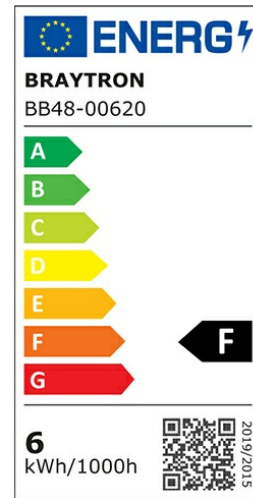

## PRODUCT DATASHEET

MODEL NO BB48-00620

DESCRIPTION BRY-ADVANCE-6W-E27-G125-AMB-2200K-LED BULB

### General Characteristics

Model No	:	BB48-00620
Main Family	:	Bulbs & Tubes
Sub Family	:	Filament Bulbs
Type	:	G125
Lamp Shape	:	Non-Directional
Dimmable	:	Not-Dimmable
Light Source	:	LED
Socket	:	E27
Warranty	:	2 years
Class	:	Class II
IP	:	IP20

### Electrical Characteristics

Lifetime	:	15000 h
Voltage	:	220-240V
Power Factor	:	>0,5
Material	:	Glass
Working Temperature	:	-20 C+40 C
Frequency	:	50-60 Hz
Current	:	45 mA

### Product Characteristics

Wattage	:	6 w
Color Temperature	:	2200K
Quse Lumen	:	540 lm
Color Rendering Index (CRI)	:	>80
Energy Efficiency Level	:	F
Beam Angle	:	360° Degrees
Equivalent	:	45 w
Color Category	:	Amber