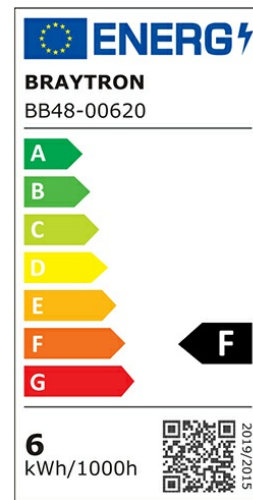

Braytron

PRODUCT DATASHEET

MODEL NO BB48-00620

DESCRIPTION BRY-ADVANCE-6W-E27-G125-AMB-2200K-LED BULB

BRAYTRON SRL

Bulavardul iuliu maniu, Nr.616, Sector 6, 061129, Bucuresti-ROMANIA

info@braytron.com

www.braytron.com

General Characteristics

Model No	:	BB48-00620
Main Family	:	Bulbs & Tubes
Sub Family	:	Filament Bulbs
Type	:	G125
Lamp Shape	:	Non-Directional
Dimmable	:	Not-Dimmable
Light Source	:	LED
Socket	:	E27
Warranty	:	2 years
Class	:	Class II
IP	:	IP20

Electrical Characteristics

Lifetime	:	15000 h
Voltage	:	220-240V
Power Factor	:	>0,5
Material	:	Glass
Working Temperature	:	-20 C+40 C
Frequency	:	50-60 Hz
Current	:	45 mA

Package Informations

N.W.	:	1,80 kgs
G.W.	:	4,50 kgs
PCS/CTN	:	20 pcs
Length	:	660 mm
Width	:	275 mm
Height	:	385 mm
EAN	:	5949097704741

Product Characteristics

Wattage	:	6 w
Color Temperature	:	2200K
Quse Lumen	:	540 lm
Color Rendering Index (CRI)	:	>80
Energy Efficiency Level	:	F
Beam Angle	:	360° Degrees
Equivalent	:	45 w
Color Category	:	Amber